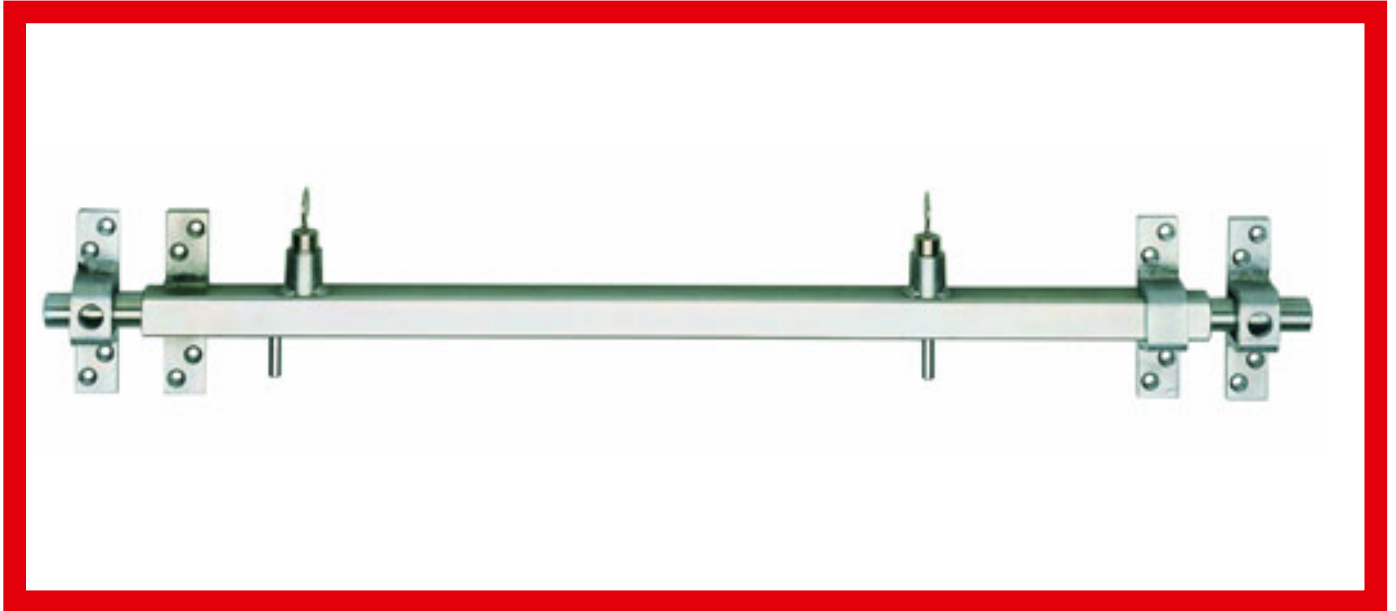

9M29,AUS=DZ Cross bar

Lockable with two push-button cylinders and two keys

Additional door locks and security devices

Cross bar and garage door locks

Forcing of doors on the lock or hinge side is one of the most frequent intrusion methods. Important (and often underestimated) additional protection for doors is provided in particular by IKON cross bars and rod locks. They effectively secure the main entrance or apartment door and basement or garage doors and round off perfectly the IKON range of auxiliary locks.

Area of Application

This IKON cross bar is generally used on secondary entrance doors (e.g. basement doors) to supplement mortise locks, locking cylinders and security fittings. This IKON cross bar provides security across the entire door width, as the solid steel bolt secures the door on the left and right. The cross bar can be installed quickly and adapted to suit all conventional door widths.

ASSA ABLOY

ASSA ABLOY, the global leader
in door opening solutions

9M29,AUS=DZ Cross bar

Lockable with two push-button cylinders and two keys

Product description

- Lock cases are mounted directly on masonry and anchored with heavy-duty dowels
- Standard door width 850mm (ABM=850)
- Alternative door width 950mm (ABM=950)
- Can be shortened by 200mm for ABM=850 / Can be shortened by 300mm for ABM= 950
- Min. door width 650mm
- Dead bolt throw for ABM=850 left 130mm and right 95mm
- Dead bolt throw for ABM=950 left 125mm and right 95mm
- All IKON additional locking devices with push cylinder can optionally be keyed alike
- Material: steel
- Standard surface: galvanised
- Also available without push-button cylinder (AUS=OHNE ZYL)

Accessories/Individual parts

- Base plate for cross bar 9M29 9M30,TEIL=707 AP
- Masonry sleeve for cross bar 9M29 9M30,TEIL=707 MH

Scope of delivery

- 1 cross bar with fixing lugs
- 2 lock cases
- screws
- 2 push-button cylinders and keys
- dowel