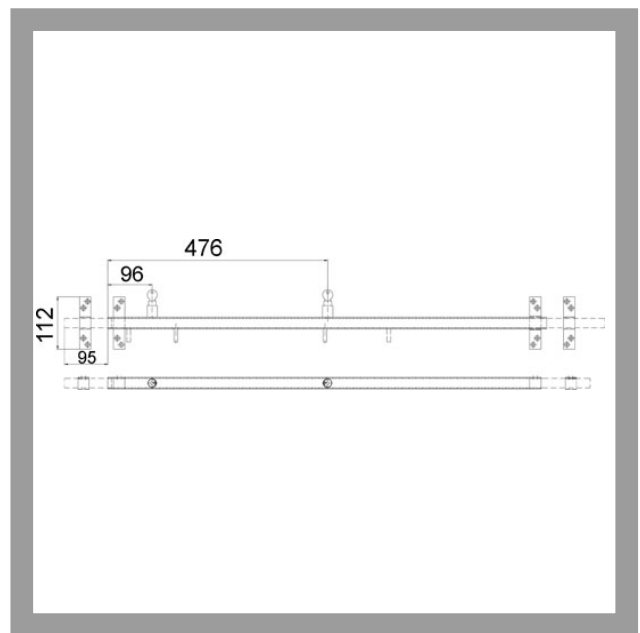

Area of Application

This IKON cross bar is generally used on secondary entrance doors (e.g. basement doors) to supplement mortise locks, locking cylinders and security fittings. This IKON cross bar provides security across the entire door width, as the solid steel bolt secures the door on the left and right. The cross bar can be installed quickly and adapted to suit all conventional door widths.

ASSA ABLOY

ASSA ABLOY, the global leader
in door opening solutions

9M29,AUS=DZ Cross bar

Lockable with two push-button cylinders and two keys

Product description

- Lock cases are mounted directly on masonry and anchored with heavy-duty dowels
- Standard door width 850mm (ABM=850)
- Alternative door width 950mm (ABM=950)
- Can be shortened by 200mm for ABM=850 / Can be shortened by 300mm for ABM= 950
- Min. door width 650mm
- Dead bolt throw for ABM=850 left 130mm and right 95mm
- Dead bolt throw for ABM=950 left 125mm and right 95mm
- All IKON additional locking devices with push cylinder can optionally be keyed alike
- Material: steel
- Standard surface: galvanised
- Also available without push-button cylinder (AUS=OHNE ZYL)

Accessories/Individual parts

- Base plate for cross bar 9M29 9M30,TEIL=707 AP
- Masonry sleeve for cross bar 9M29 9M30,TEIL=707 MH

Scope of delivery

- 1 cross bar with fixing lugs
- 2 lock cases
- screws
- 2 push-button cylinders and keys
- dowel