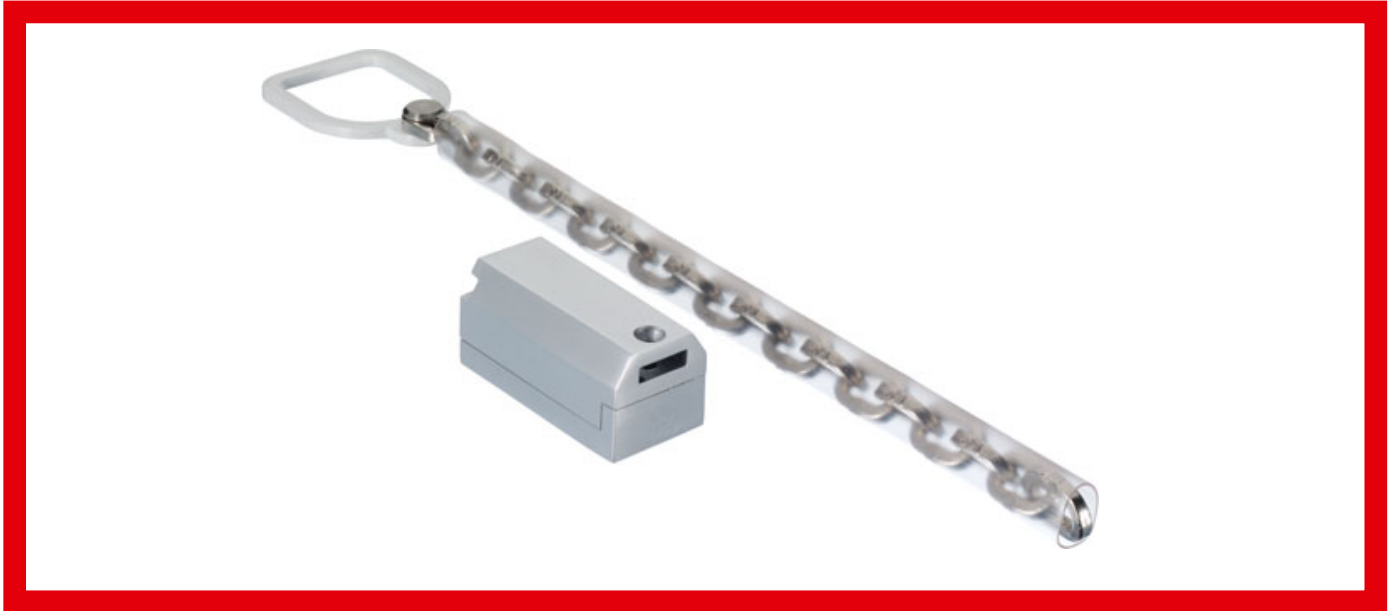

9M34,AUS=OHNE ZYL Door handle chain 175

Additional door locks and security devices

Door handle chains and spy holes

Not lockable

IKON provides door handle chains that are easy to install and operate to supplement additional safety mechanisms such as rim locks, cross bars or spy holes. IKON thus secures the door handle chain through restricted gap opening, similar to the rim lock security latch option which protects house or apartment entrance doors effectively against intrusion attempts.

Area of Application

The IKON door handle chain is easy to install and offers optimum handling characteristics. It secures the entrance door directly on the handle.

ASSA ABLOY

ASSA ABLOY, the global leader
in door opening solutions

9M34,AUS=OHNE ZYL Door handle chain 175

Not lockable

Product description

- Secures the door at the door handle
- Chain coating protects the door leaf
- Door leaf is not damaged during installation
- Chain length 300mm incl. link
- Standard finish anodised silver (FB=F1)
- Alternative colour nickel silver (FB=F2)
- Chain: Steel with plastic coating
- Material: aluminium