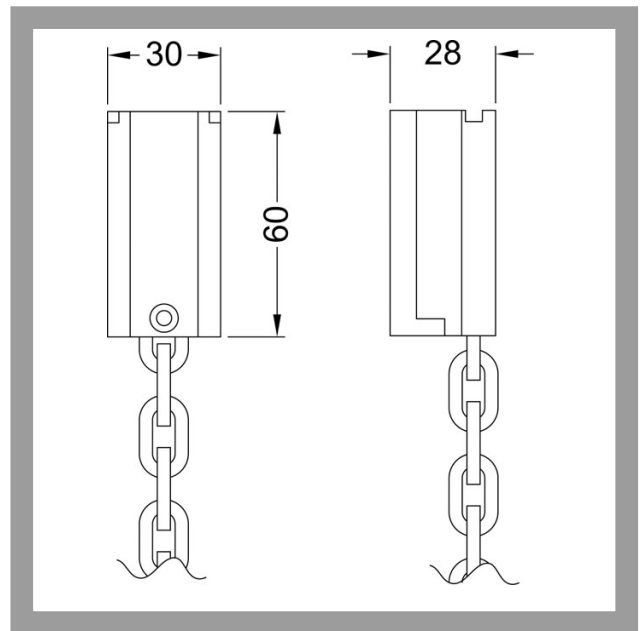

9M34,AUS=OHNE ZYL Door handle chain 175

Additional door locks and security devices

Door handle chains and spy holes

Not lockable

IKON provides door handle chains that are easy to install and operate to supplement additional safety mechanisms such as rim locks, cross bars or spy holes. IKON thus secures the door handle chain through restricted gap opening, similar to the rim lock security latch option which protects house or apartment entrance doors effectively against intrusion attempts.

Area of Application

The IKON door handle chain is easy to install and offers optimum handling characteristics. It secures the entrance door directly on the handle.

ASSA ABLOY

ASSA ABLOY, the global leader
in door opening solutions

9M34,AUS=OHNE ZYL Door handle chain 175

Not lockable

Product description

- Secures the door at the door handle
- Chain coating protects the door leaf
- Door leaf is not damaged during installation
- Chain length 300mm incl. link
- Standard finish anodised silver (FB=F1)
- Alternative colour nickel silver (FB=F2)
- Chain: Steel with plastic coating
- Material: aluminium

Compatible ASSA ABLOY products

- Spyhole 201 MC 9M35

Scope of delivery

- 1 door handle chain
- 1 masonry anchor
- screws

9M34,AUS=OHNE ZYL Door handle chain 175

Not lockable

Article-No.	FB=
9M34 45187	F1
9M34 45188	F2