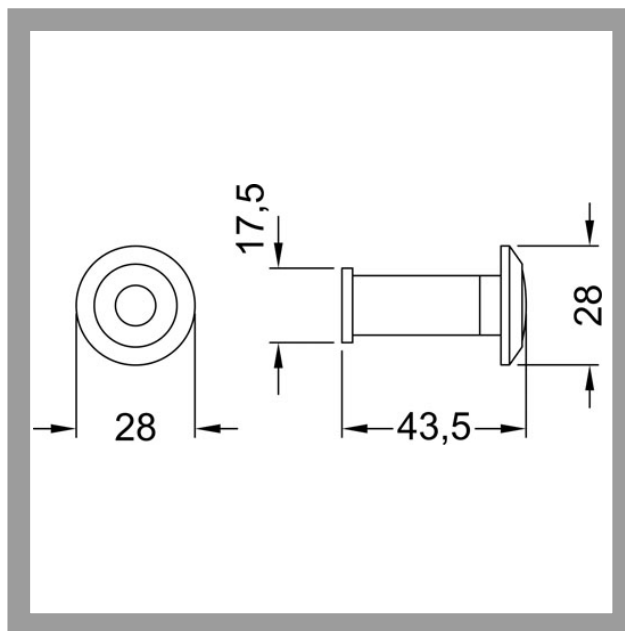

# 9M35 Spyhole 201 MC

Additional door locks and security devices

Door handle chains and spy holes

With 200 degree viewing angle

IKON supplies wide-angle spy holes as supplement to additional safety mechanisms such as rim locks, cross bars or door chain. The first measure to implement to keep an unwanted visitor outside the door is to identify him as such. IKON supplies viewer with a visible angle of up to 200 degrees.

## Product description

- Suitable for door thicknesses from 36-57mm
- Simple installation
- 200 degree viewing angle
- Hole 15mm
- Chrome plated