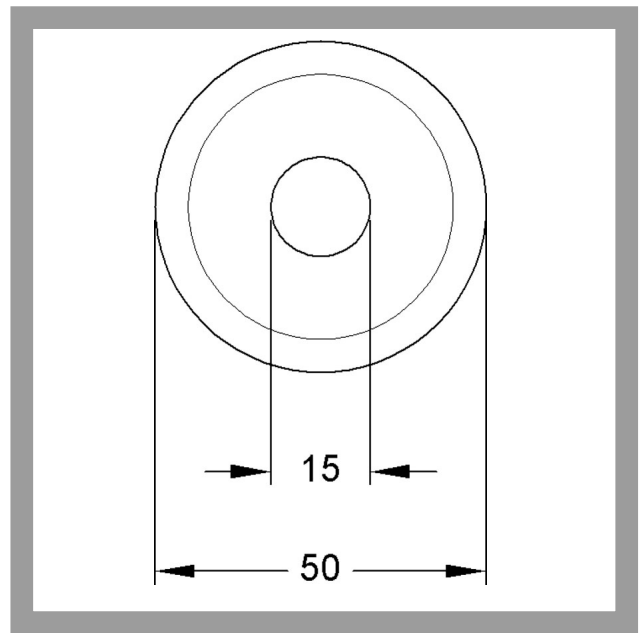

9M36 Rose for 9M35 spy hole

Additional door locks and security devices

Door handle chains and spy holes

External diameter 50mm

IKON supplies wide-angle spy holes as supplement to additional safety mechanisms such as rim locks, cross bars or door chain. The first measure to implement to keep an unwanted visitor outside the door is to identify him as such. IKON supplies viewer with a visible angle of up to 200 degrees.

 **IKON**
ASSA ABLOY

ASSA ABLOY, the global leader
in door opening solutions

9M36 Rose for 9M35 spy hole

External diameter 50mm

Product description

- Acts as receiver for the 9M35 spy hole where larger hole diameters are involved
- Chrome plated

Compatible ASSA ABLOY products

- Spyhole 201 MC 9M35

Scope of delivery

- 1 pair of roses for 9M35 spy hole

9M36 Rose for 9M35 spy hole

External diameter 50mm

Article-No.
9M36 45202

ASSA ABLOY
Sicherheitstechnik GmbH
Goerzallee 299
14167 Berlin
berlin@assaabloy.de
Tel. +4930 8106-0
Fax +4930 8106-26 00
www.assaabloy.de