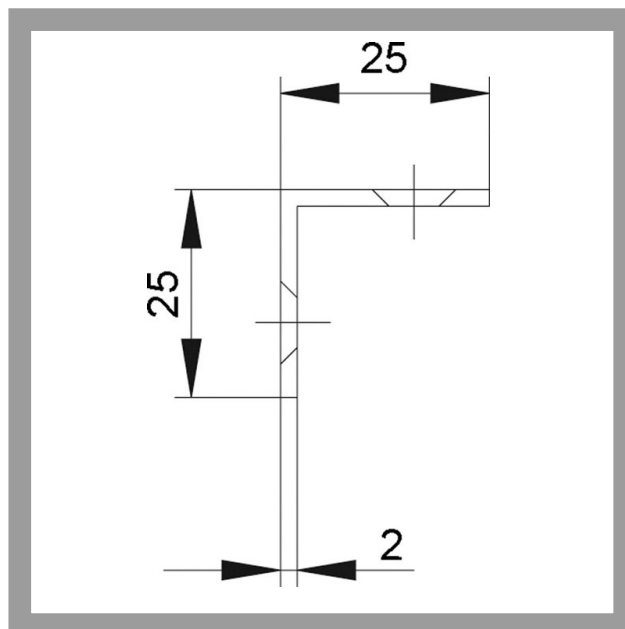

# 9M44,AUS=OHNE ANKER Bracket- security strike plate for rebated doors

Security strike plates

Bracket strike plates

Without anchor

IKON security strike plates provide the fundamental security for main entrance doors to houses and apartments in conjunction with mortise locks, locking cylinders and security fittings and offer a high degree of security against attempts to break or lever doors open. IKON strike plates are anchored in masonry with extremely long heavy-duty rawlplugs. Solid steel drill hole guide bushes with a 45° slant are extremely resistant to extraction attempts. IKON supplies a wide range of high-quality security strike plates for different applications.

#### Area of Application

IKON security strike plates are anchored in the door frame and act as receptor for the latch and bolt of the mortise lock. The slanted screws on IKON strike plates provide a high degree of stability and security. The receiver bushes for the heavy-duty rawlplugs also act as drill hole guides.

## Product description

- Suitable for rebated doors
- Overall strike plate length 300mm or 500mm
- Dimension on bolt side = 25mm
- Dimension on strike plate side = 2mm
- Available in dimensions 300x25x25mm (ABM=300) or 500x25x25mm (ABM=500)
- With five fixing holes
- Material: brushed stainless steel