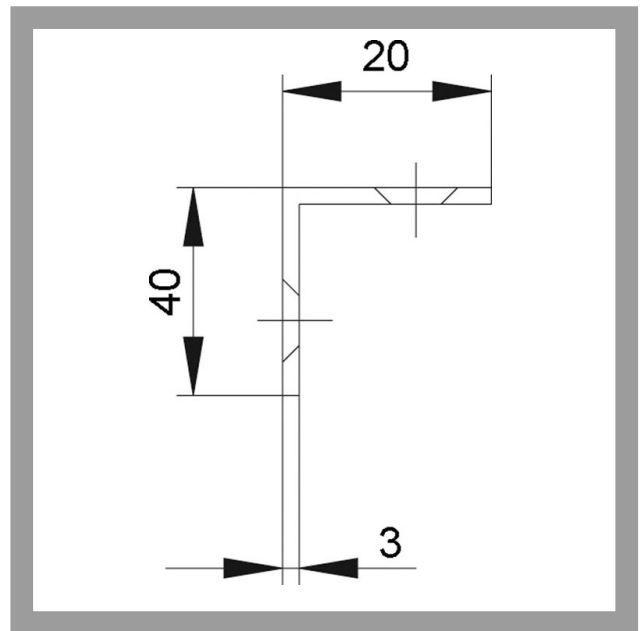

9M55 Repair- security strike plate

Security strike plates

Bracket strike plates

Without anchor for rebated doors

IKON security strike plates provide the fundamental security for main entrance doors to houses and apartments in conjunction with mortise locks, locking cylinders and security fittings and offer a high degree of security against attempts to break or lever doors open. IKON strike plates are anchored in masonry with extremely long heavy-duty rawlplugs. Solid steel drill hole guide bushes with a 45° slant are extremely resistant to extraction attempts. IKON supplies a wide range of high-quality security strike plates for different applications.

Area of Application

IKON security strike plates are anchored in the door frame and act as receptor for the latch and bolt of the mortise lock. The slanted screws on IKON strike plates provide a high degree of stability and security. The receiver bushes for the heavy-duty rawlplugs also act as drill hole guides.

 **IKON**
ASSA ABLOY

ASSA ABLOY, the global leader
in door opening solutions

9M55 Repair- security strike plate

Without anchor for rebated doors

Product description

- Particularly suitable for concealing damage caused by conversion
- Suitable for rebated doors
- Overall strike plate length 300mm
- Dimension on bolt side = 20mm
- Available in dimensions 300x20x40mm
- Dimension on strike plate side = 3mm
- Galvanised surface
- With five fixing holes
- Material: steel