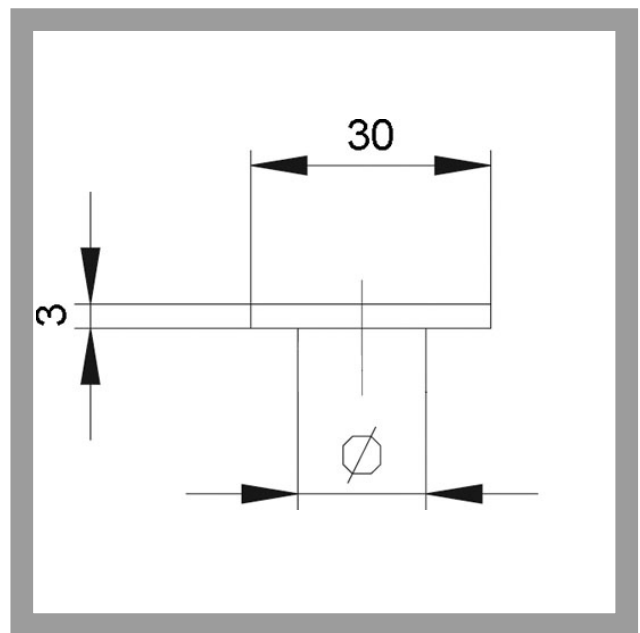

# 9M59 Flat- security strike plate for flush doors

Security strike plates

Flat strike plates

Prepared for electric door openers without anchor

IKON security strike plates provide the fundamental security for main entrance doors to houses and apartments in conjunction with mortise locks, locking cylinders and security fittings and offer a high degree of security against attempts to break or lever doors open. IKON strike plates are anchored in masonry with extremely long heavy-duty rawlplugs. Solid steel drill hole guide bushes with a 45° slant are extremely resistant to extraction attempts. IKON supplies a wide range of high-quality security strike plates for different applications.

## Area of Application

IKON security strike plates are anchored in the door frame and act as receptor for the latch and bolt of the mortise lock. The slanted screws on IKON strike plates provide a high degree of stability and security. The receiver bushes for the heavy-duty rawlplugs also act as drill hole guides.

## Product description

- Suitable for flush doors
- Available in dimensions 490x30mm
- Dimension on bolt side = 30mm
- Dimension on strike plate side = 3mm
- Available in DIN left (S=L) and right (S=R)
- Galvanised surface
- With seven fixing holes
- Material: steel