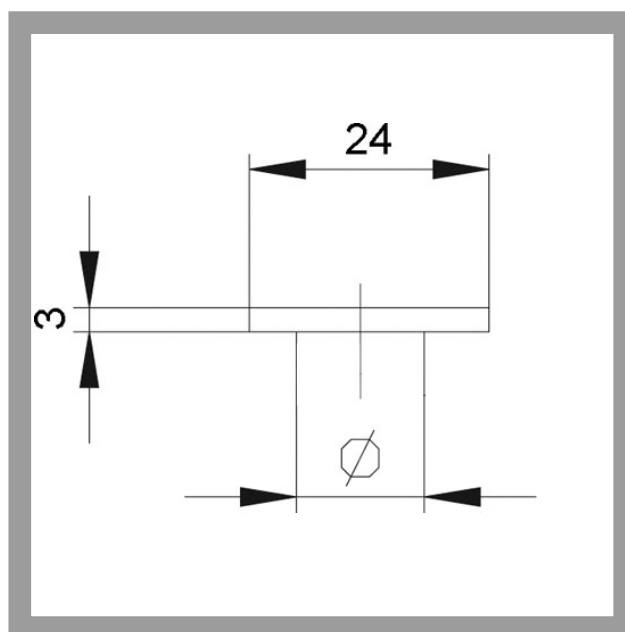

9M60,AUS=NIRO 1652 N Flat- security strike plate for metal frame door lock

For installation in aluminium profiles

Product description

- To accept additional bolt (e.g. for multipoint locks)
- Dimension on bolt side = 24mm
- Dimension on strike plate side = 3mm
- Available in dimensions 140x24mm
- With 2 fixing holes
- Material: polished stainless steel

Compatible ASSA ABLOY products

- Steel security fitting with cylinder cover - round knob/handle S416
- Steel security fitting with cylinder cover - angled knob/handle S418
- Double cylinder .551
- Double cylinder .531
- Rim lock without security link .131
- Drive unit for multiple locking system with lateral bolt .258
- Drive unit for multiple locking system with lateral bolt and security link .262

Scope of delivery

- 1 security strike plate with fixing screws