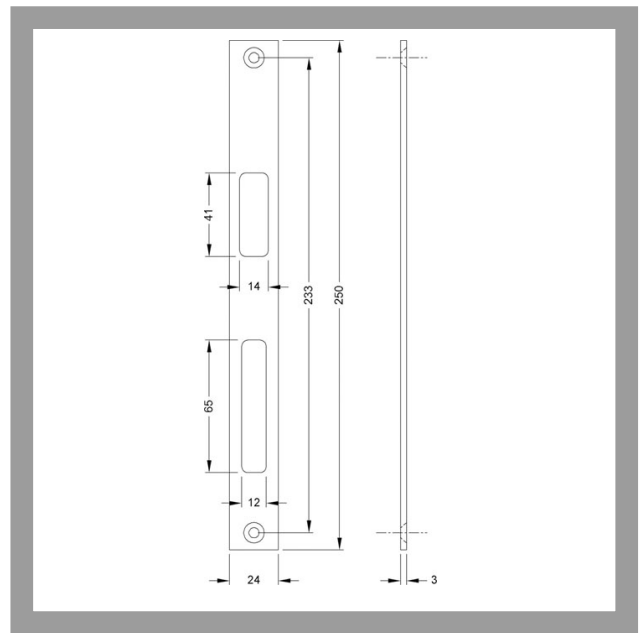

9M60,AUS=NIRO 1722 N Flat- security strike plate for metal frame doors

Security strike plates

Flat strike plates

For installation in aluminium profiles

IKON security strike plates provide the fundamental security for main entrance doors to houses and apartments in conjunction with mortise locks, locking cylinders and security fittings and offer a high degree of security against attempts to break or lever doors open. IKON strike plates are anchored in masonry with extremely long heavy-duty rawlplugs. Solid steel drill hole guide bushes with a 45° slant are extremely resistant to extraction attempts. IKON supplies a wide range of high-quality security strike plates for different applications.

Area of Application

IKON security strike plates are anchored in the door frame and act as receptor for the latch and bolt of the mortise lock. The slanted screws on IKON strike plates provide a high degree of stability and security. The receiver bushes for the heavy-duty rawlplugs also act as drill hole guides.

ASSA ABLOY

ASSA ABLOY, the global leader
in door opening solutions

9M60,AUS=NIRO 1722 N Flat- security strike plate for metal frame doors

For installation in aluminium profiles

Product description

- Overall strike plate length 200mm
- Dimension on bolt side = 24mm
- Dimension on strike plate side = 3mm
- Available in dimensions 250x24mm
- Suitable for DIN left and right
- With 2 fixing holes
- Material: polished stainless steel