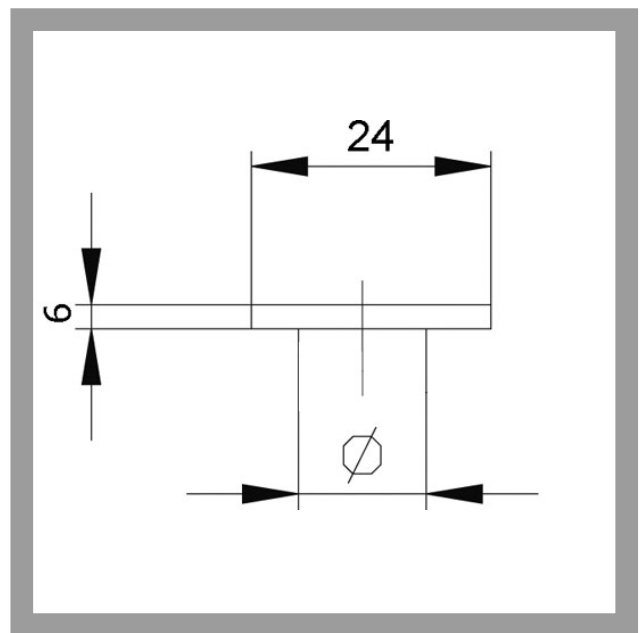

# 9M60,AUS=VZ 1651 SV Flat-security strike plate for metal frame doors

Security strike plates

Flat strike plates

For installation in aluminium profiles

IKON security strike plates provide the fundamental security for main entrance doors to houses and apartments in conjunction with mortise locks, locking cylinders and security fittings and offer a high degree of security against attempts to break or lever doors open. IKON strike plates are anchored in masonry with extremely long heavy-duty rawlplugs. Solid steel drill hole guide bushes with a 45° slant are extremely resistant to extraction attempts. IKON supplies a wide range of high-quality security strike plates for different applications.

#### Area of Application

IKON security strike plates are anchored in the door frame and act as receptor for the latch and bolt of the mortise lock. The slanted screws on IKON strike plates provide a high degree of stability and security. The receiver bushes for the heavy-duty rawlplugs also act as drill hole guides.

## Product description

- Suitable for all conventional lock brands
- To accept latch and bolt
- Overall strike plate length 250mm
- Dimension on bolt side = 24mm
- Dimension on strike plate side = 6mm
- Available in dimensions 250x24mm
- Galvanised surface
- With 2 fixing holes
- Material: steel