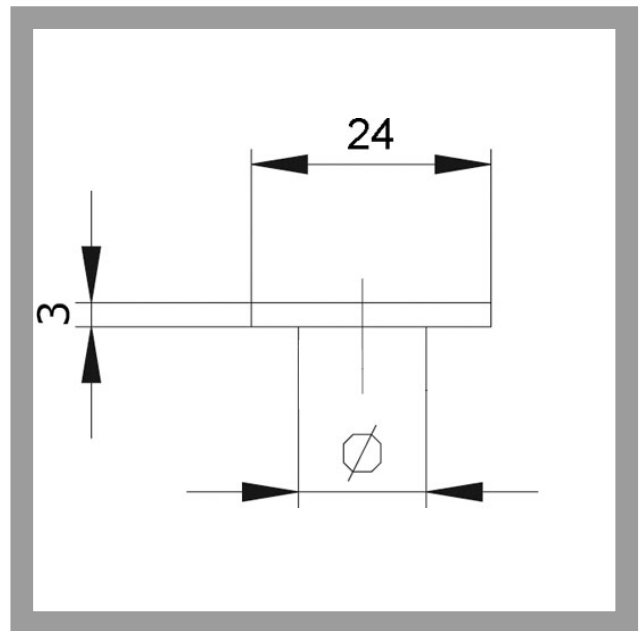

9M60,AUS=VZ 1652 SV Flat-security strike plate for metal frame doors

For installation in aluminium profiles

Product description

- Suitable for all conventional lock brands
- To accept additional bolts
- Overall strike plate length 140mm
- Dimension on bolt side = 24mm
- Dimension on strike plate side = 3mm
- Available in dimensions 140x24mm
- Galvanised surface
- With 2 fixing holes
- Material: steel

Compatible ASSA ABLOY products

- Steel security fitting with cylinder cover - round knob/handle S416
- Steel security fitting with cylinder cover - angled knob/handle S418
- Double cylinder .551
- Double cylinder .531
- Rim lock without security link .131
- Drive unit for multiple locking system with lateral bolt .258
- Drive unit for multiple locking system with lateral bolt and security link .262

Scope of delivery

- 1 security strike plate with fixing screws