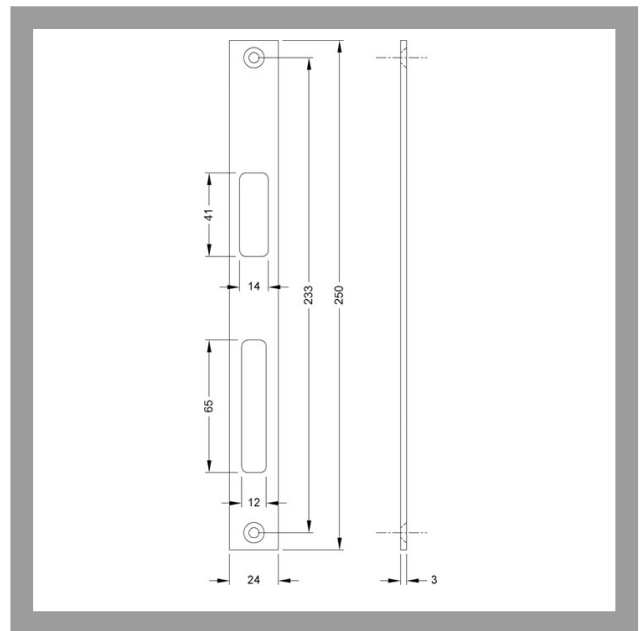

9M60,AUS=VZ 1721 SV Flat-security strike plate for metal frame doors

Security strike plates

Flat strike plates

For installation in aluminium profiles

IKON security strike plates provide the fundamental security for main entrance doors to houses and apartments in conjunction with mortise locks, locking cylinders and security fittings and offer a high degree of security against attempts to break or lever doors open. IKON strike plates are anchored in masonry with extremely long heavy-duty rawlplugs. Solid steel drill hole guide bushes with a 45° slant are extremely resistant to extraction attempts. IKON supplies a wide range of high-quality security strike plates for different applications.

Area of Application

IKON security strike plates are anchored in the door frame and act as receptor for the latch and bolt of the mortise lock. The slanted screws on IKON strike plates provide a high degree of stability and security. The receiver bushes for the heavy-duty rawlplugs also act as drill hole guides.

ASSA ABLOY

ASSA ABLOY, the global leader
in door opening solutions

9M60,AUS=VZ 1721 SV Flat-security strike plate for metal frame doors

For installation in aluminium profiles

Product description

- To accept latch and bolt
- Overall strike plate length 250mm
- Dimension on bolt side = 24mm
- Dimension on strike plate side = 3mm
- Available in dimensions 250x24mm
- Galvanised surface
- With 2 fixing holes
- Material: steel