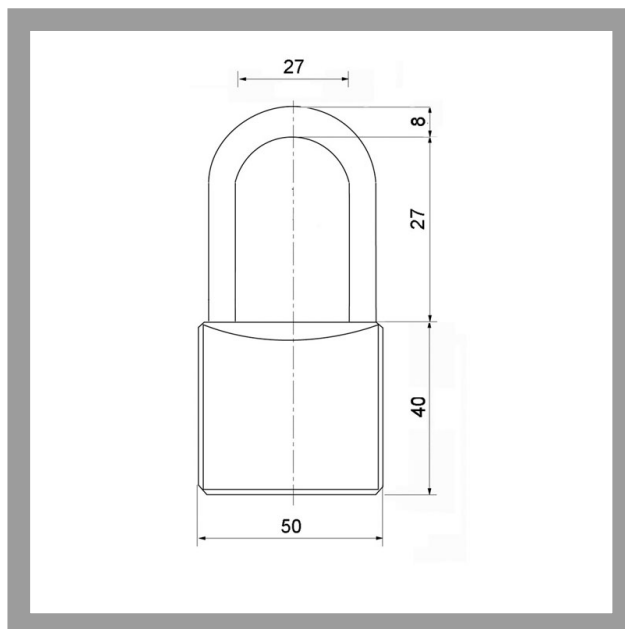

IKON
ASSA ABLOY

ASSA ABLOY, the global leader
in door opening solutions

9M62,AUS=LH27 Padlock 50 with spring lock

Product description

- Brass lock body, hardened steel shackle
- Width 50mm, lock body height 40mm
- Shackle height 27mm, shackle width 27mm
- Shackle diameter 8mm