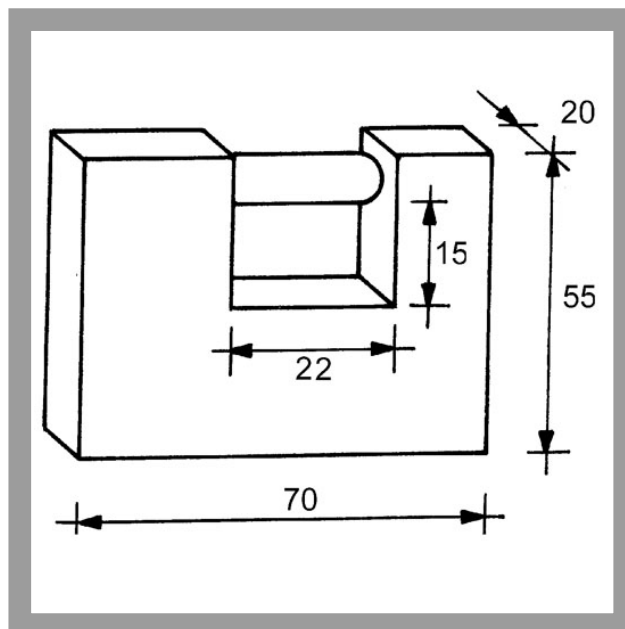

## Product description

- Brass lock body, hardened steel shackle
- Width 70mm, lock body height 55mm
- Shackle height 15mm, shackle width 20mm
- Shackle diameter 12mm
- Keyed alike (VAR=GS) or keyed differently (VAR=VS) available