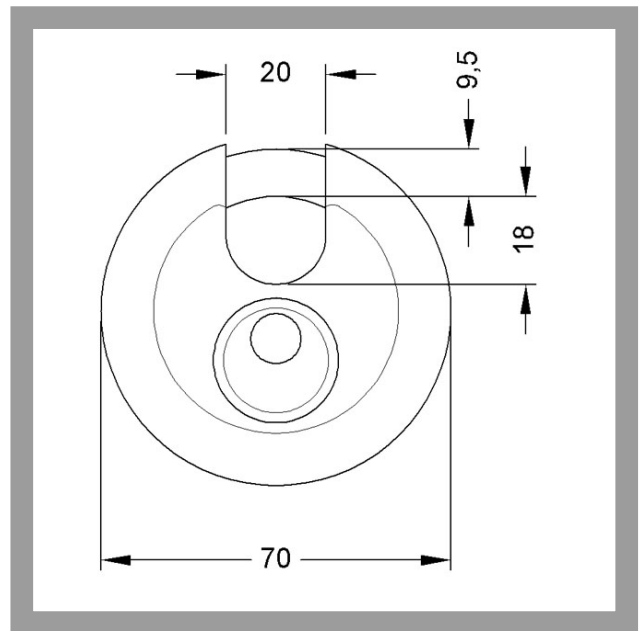

ASSA ABLOY

ASSA ABLOY, the global leader
in door opening solutions

9M66,AUS=LH18 Disk padlock 70

Product description

- Exceptionally impact-proof due to robust steel housing
- Highly secure, extremely tough with extra protection against break-in due to protected hoop
- Brass lock body, hardened steel shackle
- Lock diameter 70mm
- Shackle height 18mm, shackle width 20mm
- Shackle diameter 9.5mm
- Keyed alike (VAR=GS) or keyed differently (VAR=VS) available