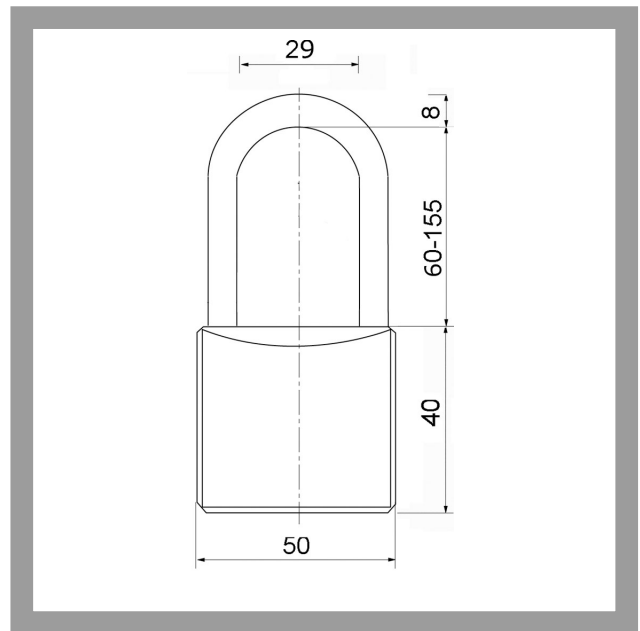

# 9M68,AUS=LH50- 150 Padlock 50 with variable shackle

With complete removable shackle

## Product description

- Brass lock body, hardened steel shackle
- Width 50mm, lock body height 40mm
- Shackle height 50 - 150mm, shackle width 27mm
- Shackle diameter 8mm
- Keyed alike (VAR=GS) or keyed differently (VAR=VS) available