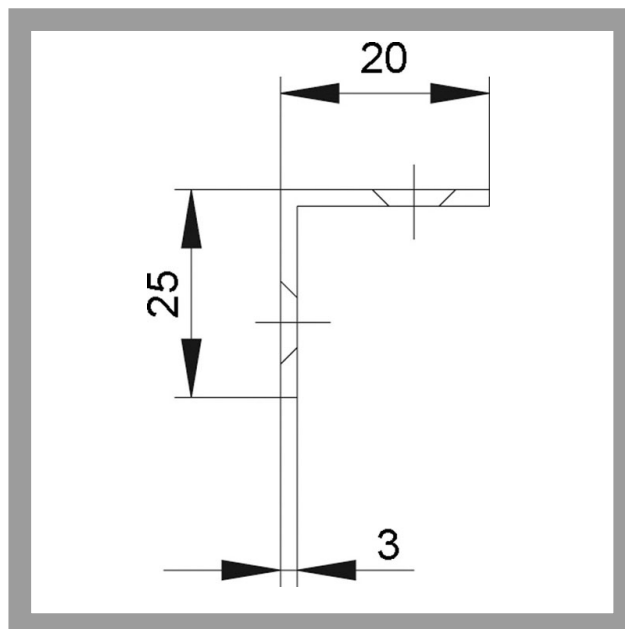

# 9M77 Bracket- security strike plate without anchor for rebated doors

Security strike plates

Bracket strike plates

IKON security strike plates provide the fundamental security for main entrance doors to houses and apartments in conjunction with mortise locks, locking cylinders and security fittings and offer a high degree of security against attempts to break or lever doors open. IKON strike plates are anchored in masonry with extremely long heavy-duty rawlplugs. Solid steel drill hole guide bushes with a 45° slant are extremely resistant to extraction attempts. IKON supplies a wide range of high-quality security strike plates for different applications.

## Area of Application

IKON security strike plates are anchored in the door frame and act as receptor for the latch and bolt of the mortise lock. The slanted screws on IKON strike plates provide a high degree of stability and security. The receiver bushes for the heavy-duty rawlplugs also act as drill hole guides.

## Product description

- Suitable for rebated doors
- Overall strike plate length 300mm
- Dimension on bolt side = 20mm
- Dimension on strike plate side = 3mm
- Available in dimensions 300x20x25mm
- Standard galvanised finish (OF=VERZINKT)
- Other surfaces with limba (OF=LIMBA), white (OF=WEISS), brown (OF=BRAUN)
- With five fixing holes
- Material: steel