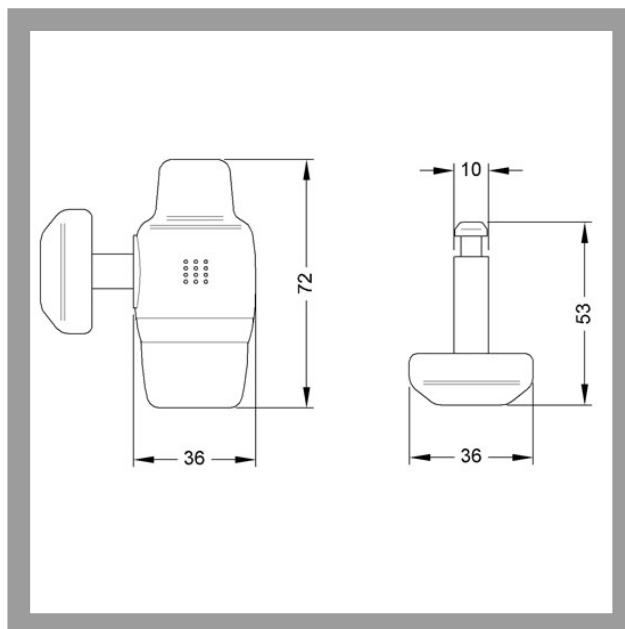

9M79 Motorbike brake disk lock

For locking on the front brake disk

Product description

- Signal yellow housing – forget at the vehicle will thus prevented
- Function similar to a mechanical immobiliser
- Width 60mm
- Lock body height 70mm
- Bolt thickness 10mm
- Colour: charcoal