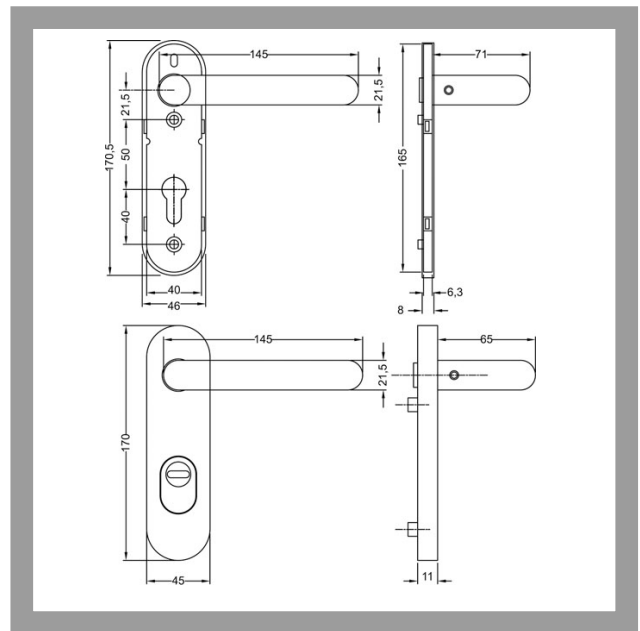

# SM25,AUS=B/ES1 Security fitting 790/795 with cylinder cover - handle/handle

Sandwich design cap fitting - for fire protection doors

## Product description

- Distance 72mm with 9mm spindle for fire doors (ABM=72/9)
- For cylinder projection from 10 to 15mm
- External backplate thickness 11mm - Internal backplate thickness 8mm
- Standard finish silver (FB=F1)
- Other colours: nickel silver (FB=F2), stainless steel (FB=NIRO)
- Available for door thicknesses 44-66mm, prepared for profile cylinder
- Double concealed screw
- Basic solid steel design Steel core in handle - Covered with aluminium/stainless steel cap complies with DIN 18273