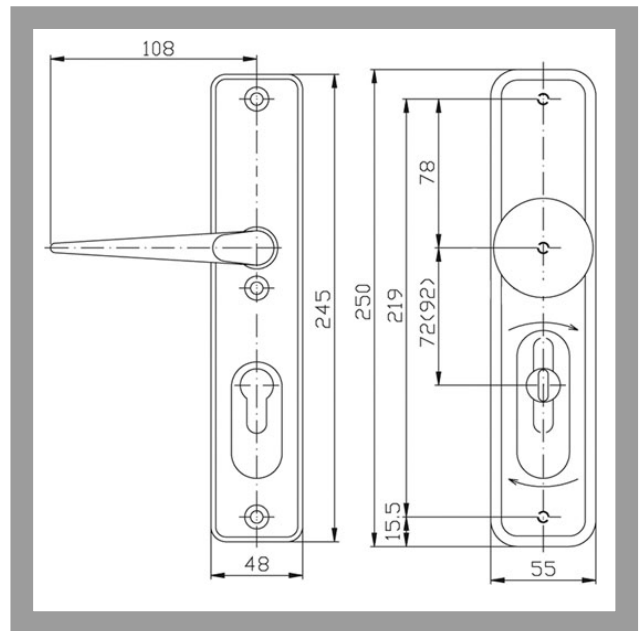

## Area of Application

IKON security fittings with profile locking cylinder cut-out and a cylinder cover ensure that mortise locks and locking cylinders are securely mounted on house and apartment entrance doors. They effectively resist intrusion attempts involving drilling, break-in and extraction of the cylinder.

## Product description

- The patented reversible insert is hardened to provide drilling protection for the cylinder cover and enables simple adjustment of the distance from 72mm to 92mm and vice versa
- The internal hardened steel tray effectively protects the mortise lock against drilling
- Screw cams with drilling protection made of stainless steel
- A locking cylinder completely imbedded in the fitting protects against intrusion attempts
- For cylinder projection from 8 to 18mm
- External backplate thickness 18mm - Internal backplate thickness 7mm
- Distance 72mm with 8mm spindle for apartment entrance doors (ABM=72/8) or distance 92mm with 10mm spindle (through sleeve) for main entrance doors (ABM=92/10)
- Triple screwed joint
- Standard finish nickel silver (FB=F2)
- Other colours: silver (FB=F1) gold (FB=F3)
- Available for standard door thicknesses 38-50mm (TS=38-50), prepared for profile cylinder
- Material: aluminium