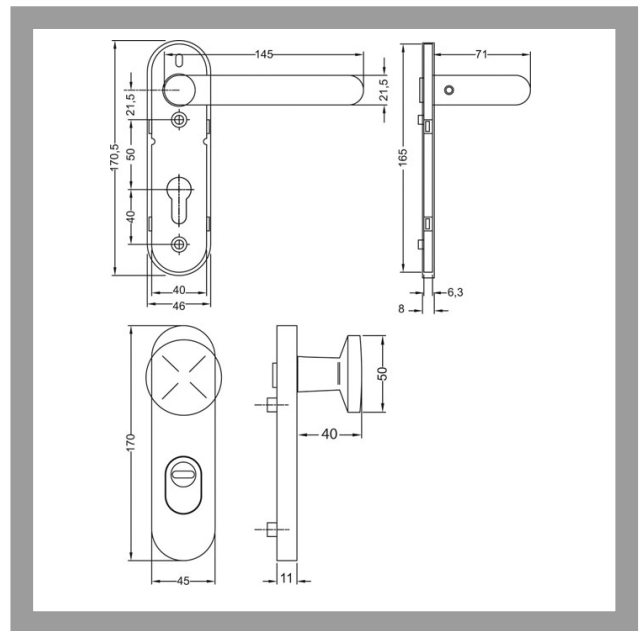

SM25,AUS=W/ES1 Security fitting 790/795 with cylinder cover - mushroom knob/handle

Door fittings

Special security fittings

Sandwich design cap fitting - for fire protection doors

IKON provides a broad selection of security fittings and escutcheons, with or without cylinder covers. The wide range of IKON fittings is suitable for house and apartment doors, interior and exterior doors and doors made of all conventional materials. It encompasses a variety of handle fittings, a broad range of anodised finishes and colours and a quality spectrum ranging from solid aluminium fittings to premium security steel fittings. Solid steel with drilling protection and internal screw fittings with high tensile resistance form a practically impervious shield for locking cylinders.

SM25,AUS=W/ES1 Security fitting 790/795 with cylinder cover - mushroom knob/handle

Sandwich design cap fitting - for fire protection doors

Product description

- Distance 72mm with 9mm spindle for fire doors (ABM=72/9)
- For cylinder projection from 10 to 15mm
- External backplate thickness 11mm - Internal backplate thickness 8mm
- Standard finish silver (FB=F1)
- Available for door thicknesses 44-66mm, prepared for profile cylinder
- Double concealed screw
- Basic solid steel design Steel core in handle - Covered with aluminium/stainless steel cap complies with DIN 18273

Compatible ASSA ABLOY products

- Double cylinder .551
- Double cylinder .531

Scope of delivery

- 1 Set with fixing material

SM25,AUS=W/ES1 Security fitting 790/795 with cylinder cover - mushroom knob/handle