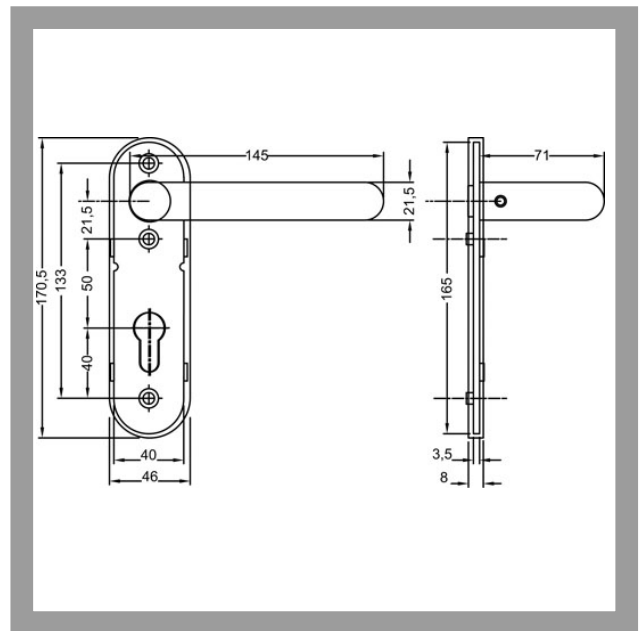

# SM26,AUS=B/ES1 Security fitting 780/785 prepared for profile cylinder - handle/handle

Door fittings

Special security fittings

Sandwich design cap fitting - for fire protection doors

IKON provides a broad selection of security fittings and escutcheons, with or without cylinder covers. The wide range of IKON fittings is suitable for house and apartment doors, interior and exterior doors and doors made of all conventional materials. It encompasses a variety of handle fittings, a broad range of anodised finishes and colours and a quality spectrum ranging from solid aluminium fittings to premium security steel fittings. Solid steel with drilling protection and internal screw fittings with high tensile resistance form a practically impervious shield for locking cylinders.

# SM26,AUS=B/ES1 Security fitting 780/785 prepared for profile cylinder - handle/handle

Sandwich design cap fitting - for fire protection doors

## Product description

- Basic solid steel design Steel core in handle - Covered with aluminium/stainless steel cap complies with DIN 18273
- External backplate thickness 11mm - Internal backplate thickness 8mm
- Distance 72mm with 9mm spindle for fire doors (ABM=72/9)
- Double concealed screw
- Standard finish anodised silver (FB=F1)
- Other colours: nickel silver (FB=F2), stainless steel (FB=NIRO)
- Available for door thicknesses 44-66mm, prepared for profile cylinder
- Oval design