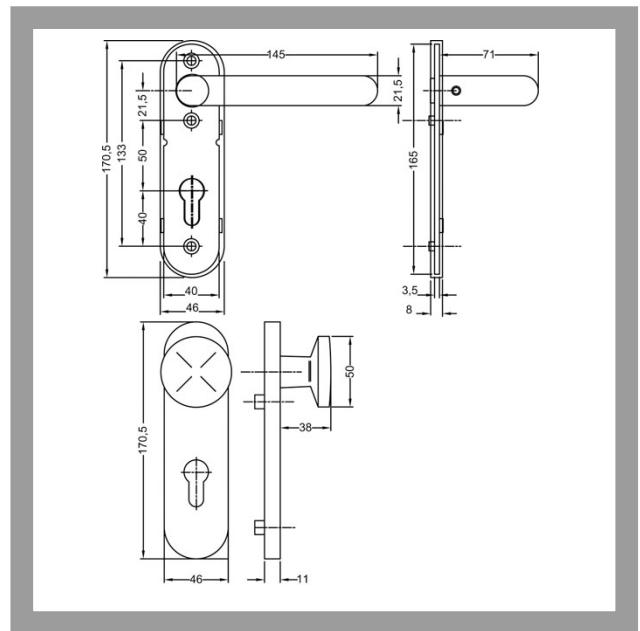

# SM26,AUS=W/ES1 Security fitting 780/785 prepared für profile cylinder - mushroom knob/handle

Door fittings

Special security fittings

Sandwich design cap fitting - for fire protection doors

IKON provides a broad selection of security fittings and escutcheons, with or without cylinder covers. The wide range of IKON fittings is suitable for house and apartment doors, interior and exterior doors and doors made of all conventional materials. It encompasses a variety of handle fittings, a broad range of anodised finishes and colours and a quality spectrum ranging from solid aluminium fittings to premium security steel fittings. Solid steel with drilling protection and internal screw fittings with high tensile resistance form a practically impervious shield for locking cylinders.

# SM26,AUS=W/ES1 Security fitting 780/785 prepared für profile cylinder - mushroom knob/handle

Sandwich design cap fitting - for fire protection doors

## Product description

- Basic solid steel design Steel core in handle - Covered with aluminium/stainless steel cap complies with DIN 18273
- External backplate thickness 11mm - Internal backplate thickness 8mm
- Distance 72mm with 9mm spindle for fire doors (ABM=72/9)
- Double concealed screw
- Standard finish anodised silver (FB=F1)
- Other colours: nickel silver (FB=F2), stainless steel (FB=NIRO)
- Available for door thicknesses 44-66mm, prepared for profile cylinder
- Oval design