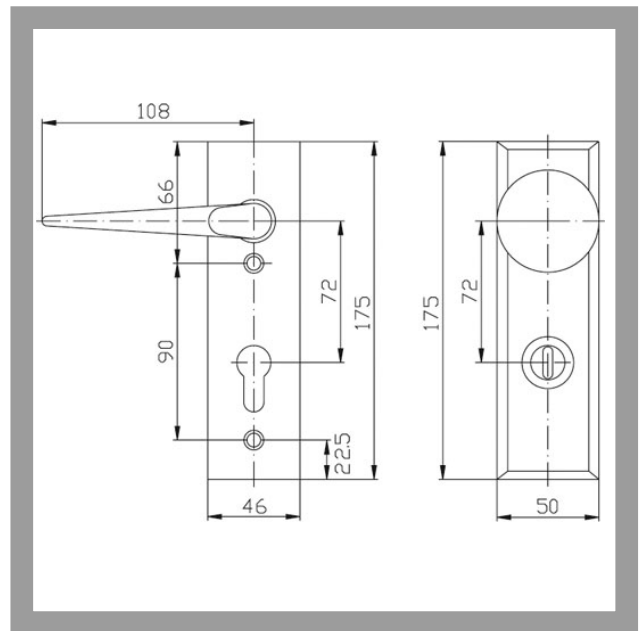

SM06,AUS=W/ES1 Security fitting 670 with cylinder cover - mushroom knob/handle

Door fittings

Security fittings with cylinder cover

IKON provides a broad selection of security fittings and escutcheons, with or without cylinder covers. The wide range of IKON fittings is suitable for house and apartment doors, interior and exterior doors and doors made of all conventional materials. It encompasses a variety of handle fittings, a broad range of anodised finishes and colours and a quality spectrum ranging from solid aluminium fittings to premium security steel fittings. Solid steel with drilling protection and internal screw fittings with high tensile resistance form a practically impervious shield for locking cylinders.

ASSA ABLOY

ASSA ABLOY, the global leader
in door opening solutions

SM06,AUS=W/ES1 Security fitting 670 with cylinder cover - mushroom knob/handle

Product description

- A locking cylinder completely imbedded in the fitting protects against intrusion attempts
- The solid internal steel plate provides effective drilling protection for the mortise lock
- Cylinder cover can be adjusted with thread for cylinder projection from 12 to 16mm
- External backplate thickness 18mm - Internal backplate thickness 7mm
- Distance 72mm with 8mm spindle for apartment entrance doors (ABM=72/8)
- Double screwed joint
- Standard finish nickel silver (FB=F2)
- Alternative colours: silver (FB=F1) gold (FB=F3), Meta Colour 1003 coated (FB=MC), white RAL 9016 coated (FB=WS)
- Available for standard room door thicknesses 38-45mm (TS=38-45), prepared for profile cylinder
- Material: aluminium

Accessories/Individual parts

- A-half spindle with M6-thread ZH 8 A 1M54
- Socket screw ZH 50 1M67

Compatible ASSA ABLOY products

- Double cylinder .551
- Double cylinder .531

Scope of delivery

- 1 Set with fixing material