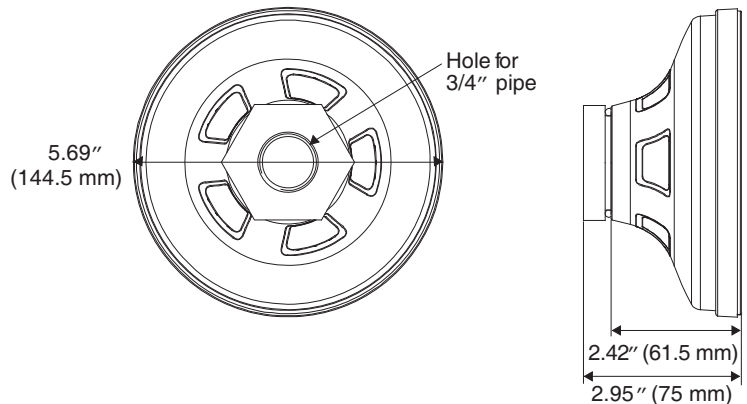

HD3, HD4, HDPR Housing Mounts

www.honeywellvideo.com

SPECIFICATIONS

HD4-WK, HD4CH-WK Side View
(Use with HD4 Series Fixed Mini-Dome Camera)

HD4-PK, HD4CH-PK Side View
(Use with HD4 Series Fixed Mini-Dome Camera)

HDPR-WK Side View
(Use with HDPR Series Fixed Mini-Dome Camera)

HDPR-PK Side View
(Use with HDPR Series Fixed Mini-Dome Camera)

HD3, HD4, HDPR Housing Mounts

www.honeywellvideo.com

SPECIFICATIONS

Mechanical			
Model No.	Weight	Construction / Finish	Dimensions
HD3-MK, HD3-MKB	0.18 lb (0.08 kg)	Polycarbonate / Black or cool gray powder coating	See diagrams
HD4-WK HD4CH-WK	1.34 lb (0.61 kg)	Die-cast aluminum / Cool gray powder coating	See diagrams
HD4-PK HD4CH-PK	1.02 lb (0.46 kg)	Die-cast aluminum / Cool gray powder coating	See diagrams
HD4DIP-WK	2.42 lb (1.09 kg)	Die-cast aluminum / Cool gray powder coating	See diagrams
HD4DIP-PK	1.02 lb (0.46 kg)	Die-cast aluminum / Cool gray powder coating	See diagrams
HDPR-WK	2.5 lb (1.5 kg)	Die-cast aluminum / Cool gray powder coating	See diagrams
HDPR-PK	1.02 lb (0.46 kg)	Die-cast aluminum / Cool gray powder coating	See diagrams