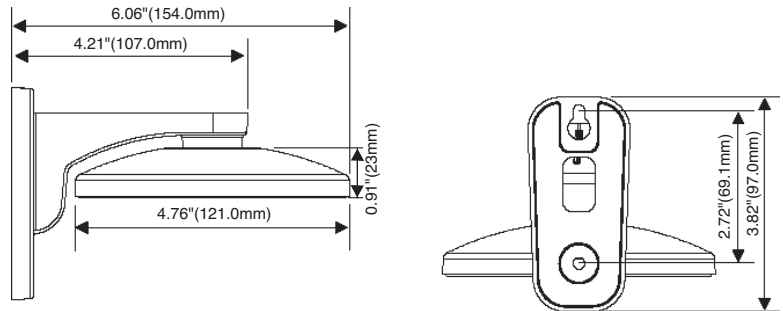

www.honeywellvideo.com

SPECIFICATIONS

HD3-MK, HD3-MKB Side View
(Use with HD3 Series Fixed Mini-Dome Camera)

HD4DIP-WK Side View
(Use with HD4DIP Series Fixed Mini-Dome Camera)

HD4DIP-PK Side View
(Use with HD4DIP Series Fixed Mini-Dome Camera)