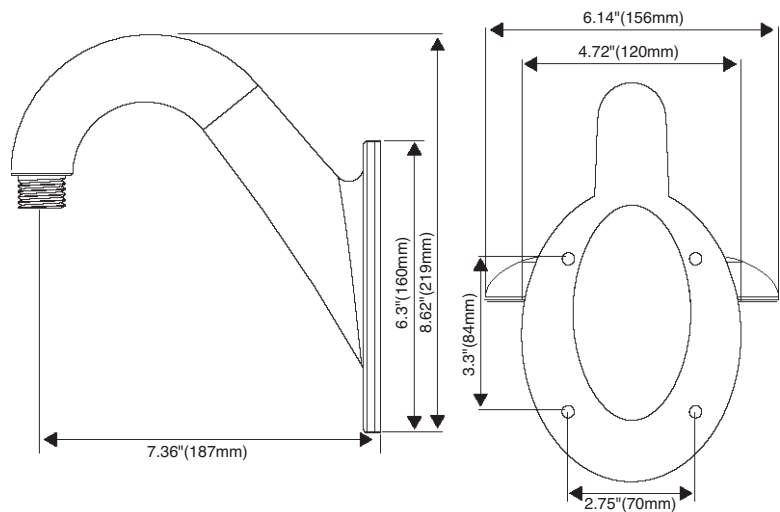

www.honeywellvideo.com

SPECIFICATIONS

HD3-MK, HD3-MKB Side View
(Use with HD3 Series Fixed Mini-Dome Camera)

HD4DIP-WK Side View
(Use with HD4DIP Series Fixed Mini-Dome Camera)

HD4DIP-PK Side View
(Use with HD4DIP Series Fixed Mini-Dome Camera)