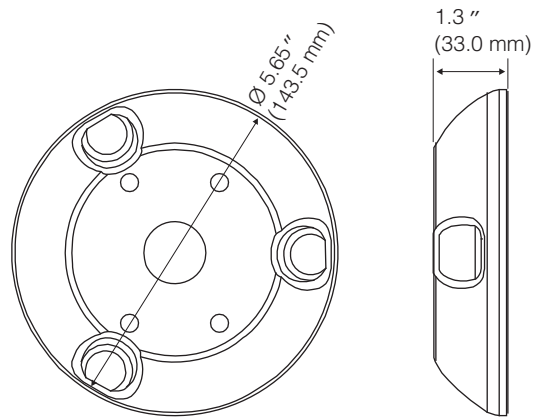

www.honeywellvideo.com

SPECIFICATIONS

HD3-MK, HD3-MKB Side View
(Use with HD3 Series Fixed Mini-Dome Camera)

HD4DIP-WK Side View
(Use with HD4DIP Series Fixed Mini-Dome Camera)

HD4DIP-PK Side View
(Use with HD4DIP Series Fixed Mini-Dome Camera)

HD3, HD4, HDPR Housing Mounts

www.honeywellvideo.com

SPECIFICATIONS

HD4-WK, HD4CH-WK Side View
(Use with HD4 Series Fixed Mini-Dome Camera)

HD4-PK, HD4CH-PK Side View
(Use with HD4 Series Fixed Mini-Dome Camera)

HDPR-WK Side View
(Use with HDPR Series Fixed Mini-Dome Camera)

HDPR-PK Side View
(Use with HDPR Series Fixed Mini-Dome Camera)

HD3, HD4, HDPR Housing Mounts

www.honeywellvideo.com

SPECIFICATIONS

Mechanical			
Model No.	Weight	Construction / Finish	Dimensions
HD3-MK, HD3-MKB	0.18 lb (0.08 kg)	Polycarbonate / Black or cool gray powder coating	See diagrams
HD4-WK HD4CH-WK	1.34 lb (0.61 kg)	Die-cast aluminum / Cool gray powder coating	See diagrams
HD4-PK HD4CH-PK	1.02 lb (0.46 kg)	Die-cast aluminum / Cool gray powder coating	See diagrams
HD4DIP-WK	2.42 lb (1.09 kg)	Die-cast aluminum / Cool gray powder coating	See diagrams
HD4DIP-PK	1.02 lb (0.46 kg)	Die-cast aluminum / Cool gray powder coating	See diagrams
HDPR-WK	2.5 lb (1.5 kg)	Die-cast aluminum / Cool gray powder coating	See diagrams
HDPR-PK	1.02 lb (0.46 kg)	Die-cast aluminum / Cool gray powder coating	See diagrams