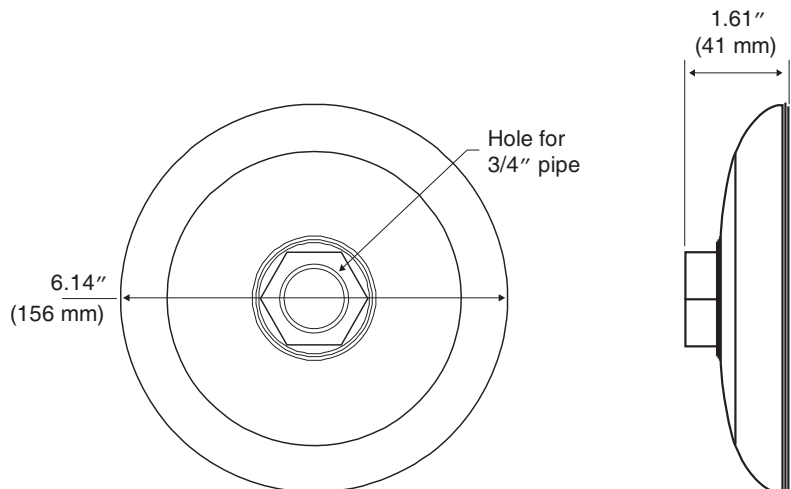

www.honeywellvideo.com

SPECIFICATIONS

HD3-MK, HD3-MKB Side View
(Use with HD3 Series Fixed Mini-Dome Camera)

HD4DIP-WK Side View
(Use with HD4DIP Series Fixed Mini-Dome Camera)

HD4DIP-PK Side View
(Use with HD4DIP Series Fixed Mini-Dome Camera)

HD3, HD4, HDPR Housing Mounts

www.honeywellvideo.com

SPECIFICATIONS

HD4-WK, HD4CH-WK Side View
(Use with HD4 Series Fixed Mini-Dome Camera)

HD4-PK, HD4CH-PK Side View
(Use with HD4 Series Fixed Mini-Dome Camera)

HDPR-WK Side View
(Use with HDPR Series Fixed Mini-Dome Camera)

HDPR-PK Side View
(Use with HDPR Series Fixed Mini-Dome Camera)

HD3, HD4, HDPR Housing Mounts

www.honeywellvideo.com

SPECIFICATIONS

Mechanical			
Model No.	Weight	Construction / Finish	Dimensions
HD3-MK, HD3-MKB	0.18 lb (0.08 kg)	Polycarbonate / Black or cool gray powder coating	See diagrams
HD4-WK HD4CH-WK	1.34 lb (0.61 kg)	Die-cast aluminum / Cool gray powder coating	See diagrams
HD4-PK HD4CH-PK	1.02 lb (0.46 kg)	Die-cast aluminum / Cool gray powder coating	See diagrams
HD4DIP-WK	2.42 lb (1.09 kg)	Die-cast aluminum / Cool gray powder coating	See diagrams
HD4DIP-PK	1.02 lb (0.46 kg)	Die-cast aluminum / Cool gray powder coating	See diagrams
HDPR-WK	2.5 lb (1.5 kg)	Die-cast aluminum / Cool gray powder coating	See diagrams
HDPR-PK	1.02 lb (0.46 kg)	Die-cast aluminum / Cool gray powder coating	See diagrams