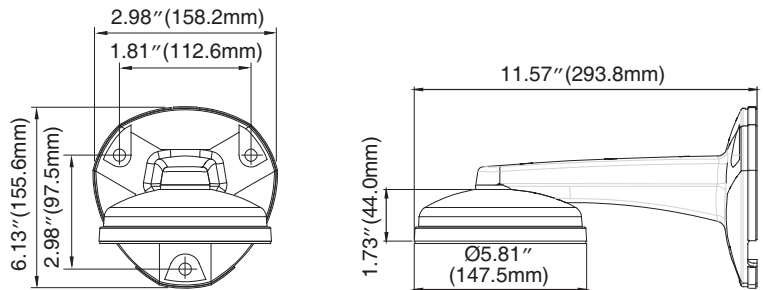

HD3, HD4, HDPR Housing Mounts

www.honeywellvideo.com

SPECIFICATIONS

HD4-WK, HD4CH-WK Side View
(Use with HD4 Series Fixed Mini-Dome Camera)

HD4-PK, HD4CH-PK Side View
(Use with HD4 Series Fixed Mini-Dome Camera)

HDPR-WK Side View
(Use with HDPR Series Fixed Mini-Dome Camera)

HDPR-PK Side View
(Use with HDPR Series Fixed Mini-Dome Camera)

HD3, HD4, HDPR Housing Mounts

www.honeywellvideo.com

SPECIFICATIONS

Mechanical			
Model No.	Weight	Construction / Finish	Dimensions
HD3-MK, HD3-MKB	0.18 lb (0.08 kg)	Polycarbonate / Black or cool gray powder coating	See diagrams
HD4-WK HD4CH-WK	1.34 lb (0.61 kg)	Die-cast aluminum / Cool gray powder coating	See diagrams
HD4-PK HD4CH-PK	1.02 lb (0.46 kg)	Die-cast aluminum / Cool gray powder coating	See diagrams
HD4DIP-WK	2.42 lb (1.09 kg)	Die-cast aluminum / Cool gray powder coating	See diagrams
HD4DIP-PK	1.02 lb (0.46 kg)	Die-cast aluminum / Cool gray powder coating	See diagrams
HDPR-WK	2.5 lb (1.5 kg)	Die-cast aluminum / Cool gray powder coating	See diagrams
HDPR-PK	1.02 lb (0.46 kg)	Die-cast aluminum / Cool gray powder coating	See diagrams