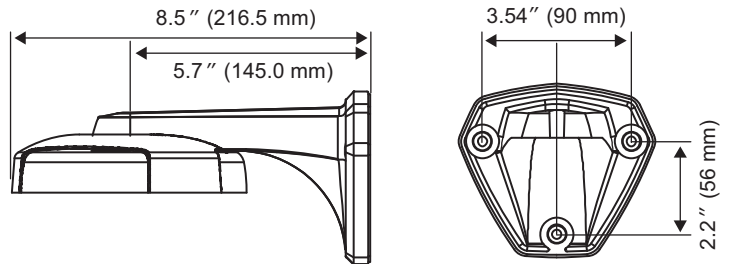

HD3, HD4, HDPR Housing Mounts

www.honeywellvideo.com

SPECIFICATIONS

HD4-WK, HD4CH-WK Side View
(Use with HD4 Series Fixed Mini-Dome Camera)