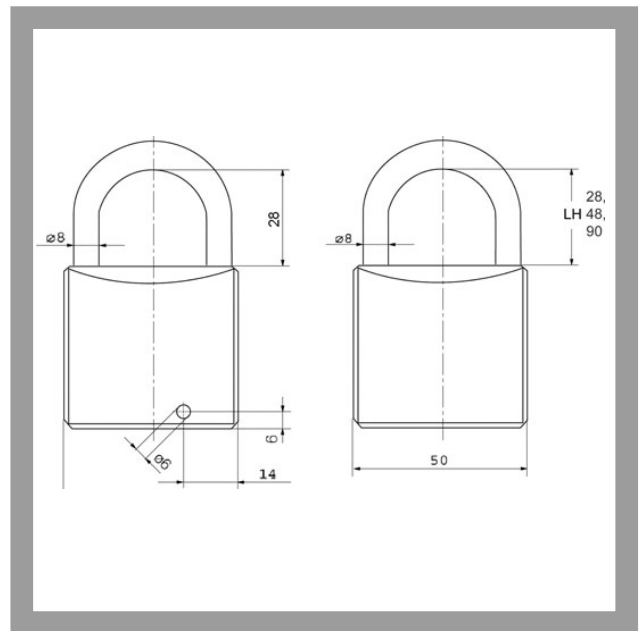

ASSA ABLOY

ASSA ABLOY, the global leader
in door opening solutions

P020,AUS=LH28 Cylinder padlock - system P0

With positive locking - key can only be extracted when locked

Product description

- Brass housing
- Standard polished surface
- Special colours not available
- Clear vertical shackle height 28 mm
- Other shackle heights (AUS=LH48, 90)
- Shackle diameter 8 mm
- With hardened shackle
- Shackle lock on both sides
- Housing width 50 mm
- Available for individual lockings and locking systems
- Available for individual locking with standard locking (AA=NML) without security card or restricted locking (AA=SP) with security card
- Available for locking systems in different system types (AA=...)
- Optionally available with drilling protection
- Key with square metal head
- Tapered cylinder core head with reinforced key guide