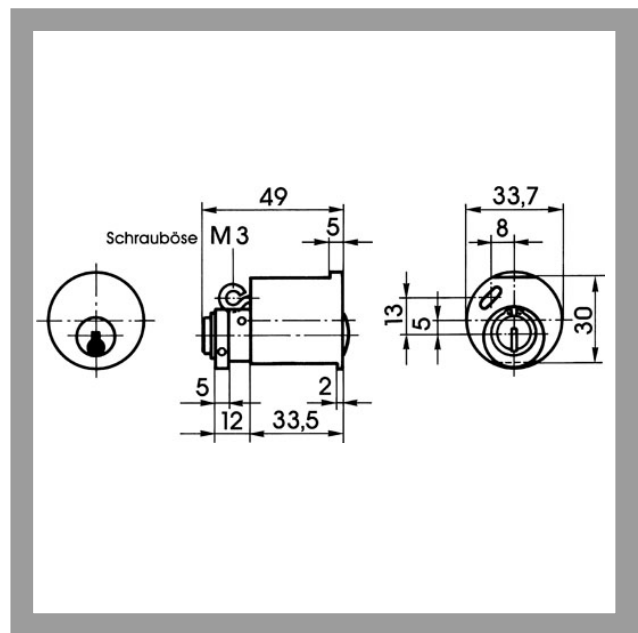

Area of Application

Special cylinders for use in IKON key-safe tube.

IKON
ASSA ABLOY

ASSA ABLOY, the global leader
in door opening solutions

P049 Special cylinder for key-safe tube - system P0

33.7 mm diameter

Product description

- 5 pin tumblers
- Brass cylinder
- Standard finish, matt chrome-plated (OF=MC)
- Other surfaces: satin nickel-plated (OF=MV), brass, mat brushed (OF=MG), polished brass (OF=MP)
- Available for individual lockings and locking systems
- Available for individual locking with standard locking (AA=NML), without security card
- Drilling protection (AB=), locking wave (SW=), additional lateral scanning, security card depending on profile (PR=)
- Key with square metal head
- Tapered cylinder core head with reinforced key guide
- Core pins made of special wear-resistant bronze

33.7 mm diameter

Current profiles for individual locking

Profile (PR=)	Standard profile N1.
Profile version	70
With security card	No
included	
Drilling protection (AB=)	optional
Emergency device (GE=)	optional
Locking wave (SW=)	-
VdS class	-
RAL quality symbol	-
DIN class	-
Modular system (GBK=)	-
Additional lateral pins	-
Factory-keyed profile/Client profile	Factory-keyed profile
Key head shape	Square