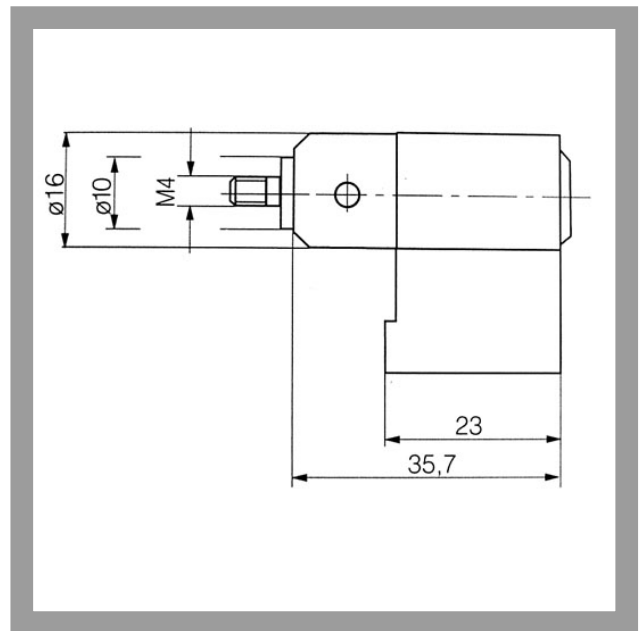

PA01 Universal half cylinder - System P0

Mechanical locking cylinders

Half cylinder

Locking cylinders form the core element of secure locking systems and represent IKON's core competency. The product range meets challenging security requirements with sophisticated solutions. High-quality IKON locking cylinders provide high protection against intruders. Standard equipment in this respect includes anti-drilling devices, security cards and panic functions. Patented profiles are a direct result of decades of experience gained in precision engineering and are effectively equipped against even the latest intrusion or burglary techniques. These features include innovative VECTOR profiles and the IKON reversible key profile WSW-W10.

ASSA ABLOY

ASSA ABLOY, the global leader
in door opening solutions

PA01 Universal half cylinder - System P0

Product description

- 5 pin tumblers
- Brass cylinder
- Standard finish, satin nickel-plated (OF=MV)
- Available for individual lockings and locking systems
- Available for individual locking with standard locking (AA=NML), without security card
- Key with square metal head
- Tapered cylinder core head with reinforced key guide

Scope of delivery

- 1 universal half cylinder
- 2 nickel silver keys

PA01 Universal half cylinder - System P0

Current profiles for individual locking

Profile (PR=)	Standard profile N1.
Profile version	70
With security card included	No
Drilling protection (AB=)	optional
Emergency device (GE=)	optional
Locking wave (SW=)	-
VdS class	-
RAL quality symbol	-
DIN class	-
Modular system (GBK=)	-
Additional lateral pins	-
Factory-keyed profile/Client profile	Factory-keyed profile
Key head shape	Square