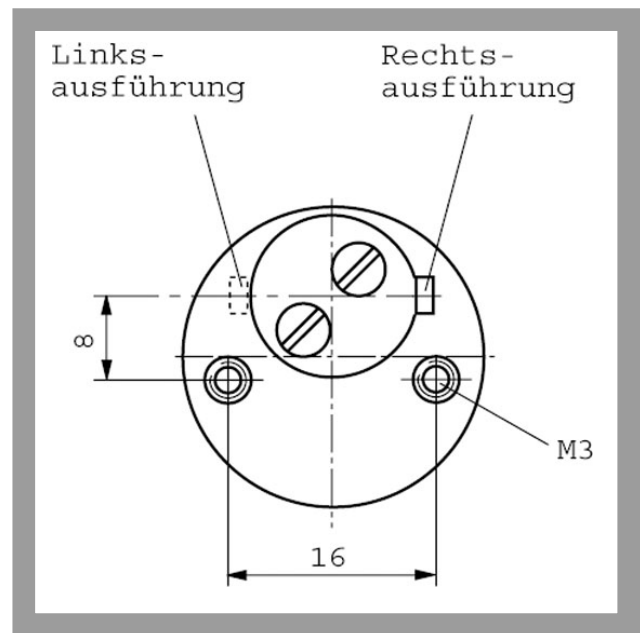

ASSA ABLOY

ASSA ABLOY, the global leader
in door opening solutions

PA02 Furniture cylinder - system P0

Spare cylinder for steel cabinets

Product description

- 5 pin tumblers
- Brass cylinder
- Standard untreated surface (OF=ROH)
- Other surfaces: satin nickel-plated (OF=MV), brass, mat brushed (OF=MG), polished brass (OF=MP)
- Available for individual lockings and locking systems
- Drilling protection (AB=), security card depending on profile (PR=)
- Key with square metal head
- Tapered cylinder core head with reinforced key guide
- Core pins made of special wear-resistant bronze