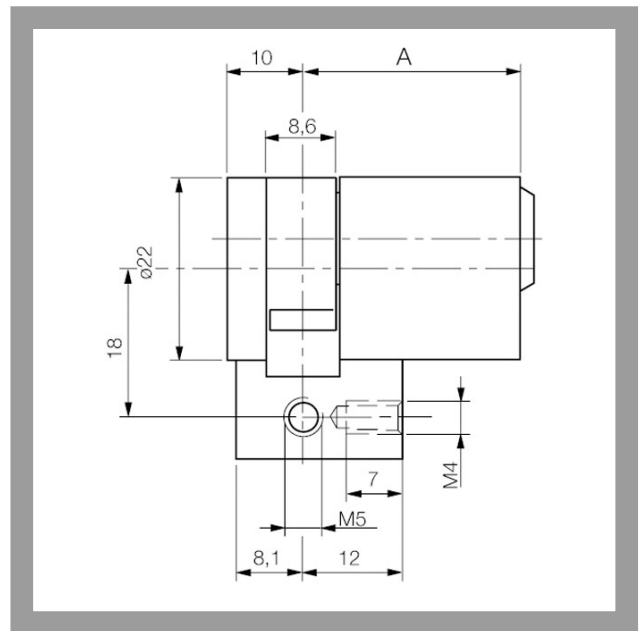

## Area of Application

The half cylinder is frequently used in the Swiss round profile where it is intended that doors and gates should only be locked on one side (e.g. garage doors, cellar doors and tool sheds). However, it is also use in lifts, alarm systems or other auxiliary security systems (e.g. lockable window handles).

## Product description

- 5 pin tumblers
- Brass cylinder
- Standard finish, satin nickel-plated (OF=MV)
- Other surfaces: brass, mat brushed (OF=MG), polished brass (OF=MP)
- 8 x adjustment
- Basic cylinder length A (L=30) other installation lengths available
- Available for individual lockings and locking systems
- Drilling protection (AB=), additional lateral scanning, security card depending on profile (PR=)
- Key with square metal head
- Tapered cylinder core head with reinforced key guide
- Cam made of break and corrosion-resistant sinter metal
- Core pins made of special wear-resistant bronze