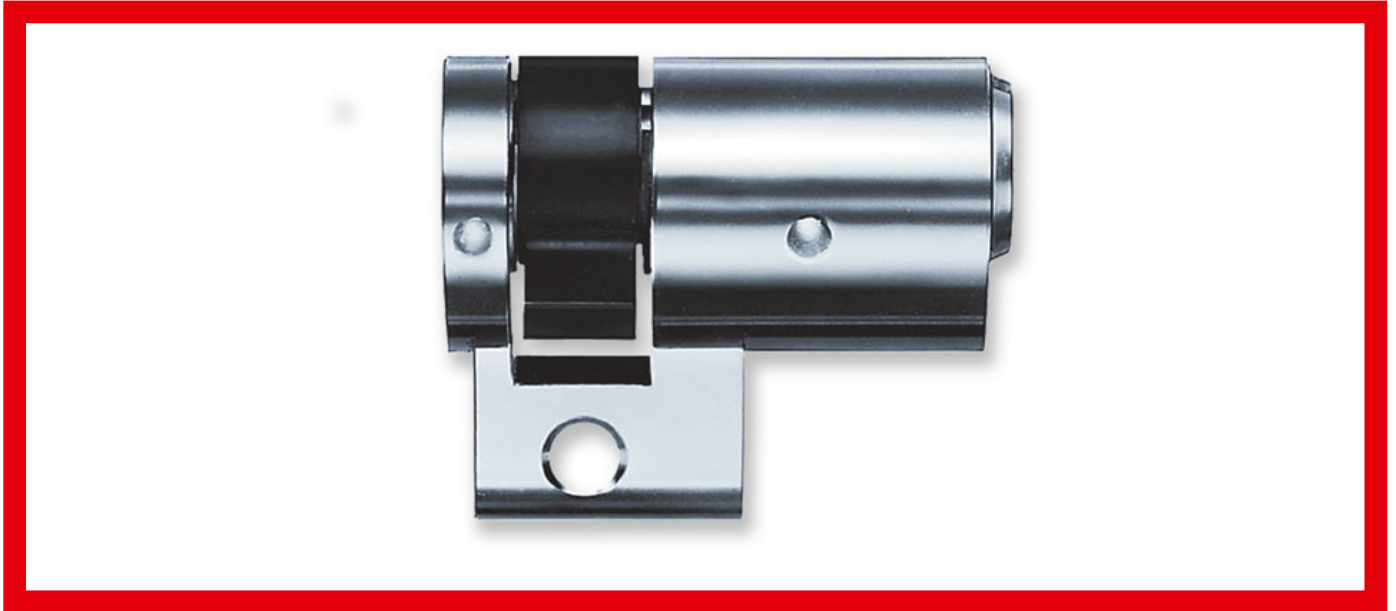

# PC32 Half cylinder CH

22mm diameter

Mechanical locking cylinders

Half cylinder

## Area of Application

The half cylinder is frequently used in the Swiss round profile where it is intended that doors and gates should only be locked on one side (e.g. garage doors, cellar doors and tool sheds). However, it is also use in lifts, alarm systems or other auxiliary security systems (e.g. lockable window handles).

## Product description

- 5 pin tumblers
- Brass cylinder
- Standard finish, satin nickel-plated (OF=MV)
- Other surfaces: brass, mat brushed (OF=MG), polished brass (OF=MP)
- 8 x adjustment
- Basic cylinder length A (L=30) other installation lengths available
- Available for individual lockings and locking systems
- Drilling protection (AB=), additional lateral scanning, security card depending on profile (PR=)
- Key with square metal head
- Tapered cylinder core head with reinforced key guide
- Cam made of break and corrosion-resistant sinter metal
- Core pins made of special wear-resistant bronze