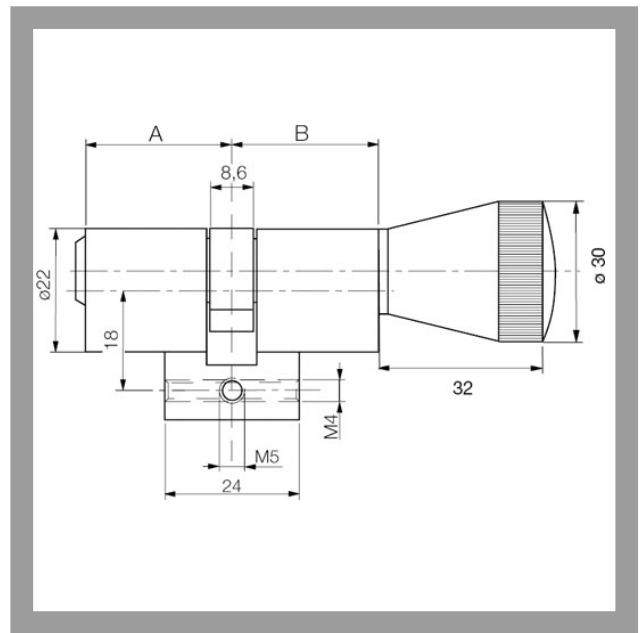

PC34,KNF=2 Knob cylinder CH

Mechanical locking cylinders

Knob cylinder

22mm diameter

Area of Application

Knob cylinders with a Swiss round profile are frequently used for conference rooms, hotels or homes and apartment doors. The inner rotary knob is used for simple locking of the door, therefore a key is not required for the inside. IKON supplies different knob designs, ranging from knurled to handle grip knobs. Due to their characteristics, knob cylinders are especially suitable and easily operated by the young and the elderly.

IKON
ASSA ABLOY

ASSA ABLOY, the global leader
in door opening solutions

PC34,KNF=2 Knob cylinder CH

22mm diameter

Product description

- 5 pin tumblers
- Brass cylinder
- Standard knob colour brass, satin nickel-plated (KNF=2MV)
- Small tapered knob, 28 mm diameter
- Available for individual lockings and locking systems
- Drilling protection (AB=), additional lateral scanning, security card depending on profile (PR=)
- Key with square metal head
- Tapered cylinder core head with reinforced key guide

Scope of delivery

- 1 knob cylinder
- 3 nickel silver keys
- 1 cylinder fixing screw M5 x 85mm
- 1 knob cylinder, 3 nickel silver keys, 1 cylinder fixing screw 80mm

ZIKON
ASSA ABLOY

PC34,KNF=2 Knob cylinder CH