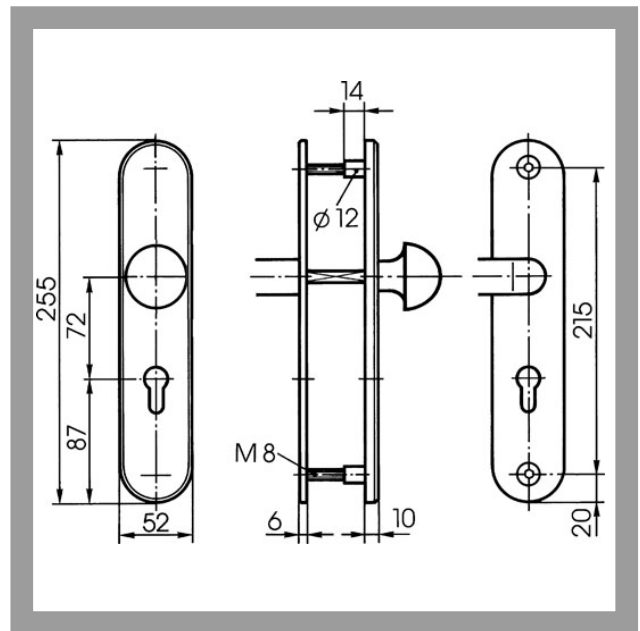

## Area of Application

IKON security fittings with profile locking cylinder cut-out and without a cylinder cover ensure that mortise locks and locking cylinders are securely mounted on house and apartment entrance doors. They effectively resist intrusion attempts involving break-in or extraction of the cylinder. A locking cylinder with drilling protection should be utilised when employing security fittings without a cylinder cover.

# S306 Steel security fitting prepared for profile cylinder - round knob/handle

Long backplate for apartment doors

## Product description

- Resistance class DIN 18257 ES2, reg. no. 4X003. VdS approval class B
- Distance 72mm
- 8mm spindle
- Material: solid steel internal backplate
- Material external backplate: solid steel, hardened
- External backplate thickness 10mm - Internal backplate thickness 6mm
- Standard door thickness 36-45mm (TS=45)
- Other door thicknesses available (thickness in mm): TS=50 (43-50); TS=55 (48-54); TS=60 (53-60); TS=65 (58-64); TS=70 (63-70); TS=75 (68-74); TS=80 (73-80); TS=85 (78-84); TS=90 (83-90); TS=95 (88-94); TS=100 (93-104); TS=110 (103-114)
- Handle and knob set anodised aluminium finish to suit backplates
- Standard finish nickel silver (FB=F2)
- Alternative colour silver (FB=F1)
- Fixing of external backplate from inside with 2 highly traction-resistant through bolts (M8) in strengthened threaded bushes with drilling protection
- For cylinder projection from 8 to 13mm
- Double screwed joint