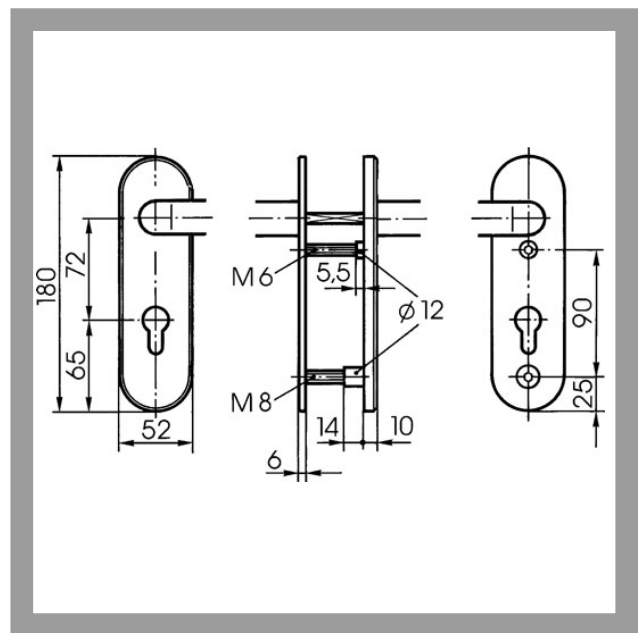

Area of Application

IKON security fittings with profile locking cylinder cut-out and without a cylinder cover ensure that mortise locks and locking cylinders are securely mounted on house and apartment entrance doors. They effectively resist intrusion attempts involving break-in or extraction of the cylinder. A locking cylinder with drilling protection should be utilised when employing security fittings without a cylinder cover.

IKON
ASSA ABLOY

ASSA ABLOY, the global leader
in door opening solutions

S323 Steel security fitting prepared for profile cylinder - handle/handle

Short backplate for apartment doors

Product description

- Resistance class DIN 18257 ES1, reg. no. 4X019. VdS approval class A
- Distance 72mm
- 8mm spindle
- Material: solid steel internal backplate
- Material external backplate: solid steel, hardened
- External backplate thickness 10mm - Internal backplate thickness 6mm
- Standard door thickness 41-43mm (TS=40)
- Other door thicknesses available (thickness in mm): TS=45 (41-45); TS=50 (41-50); TS=55 (48-54); TS=60 (53-60); TS=65 (58-64); TS=70 (63-74); TS=75 (68-74); TS=80 (73-80); TS=85 (78-84); TS=90 (83-90); TS=95 (88-94); TS=100 (93-104); TS=110 (103-114)
- Handle anodised aluminium - finish to suit backplates
- Standard finish nickel silver (FB=F2)
- Alternative colour silver (FB=F1)
- Fixing of external backplate from inside with 2 highly traction-resistant through bolts (1 x M8, 1 x M6) in strengthened threaded bushes with drilling protection
- For cylinder projection from 8 to 13mm
- Double screwed joint

Accessories/Individual parts

- Steel shim for short backplate S421

Compatible ASSA ABLOY products

- Double cylinder .551
- Double cylinder .531

Scope of delivery

- 1 Set with fixing material

ZIKON
ASSA ABLOY