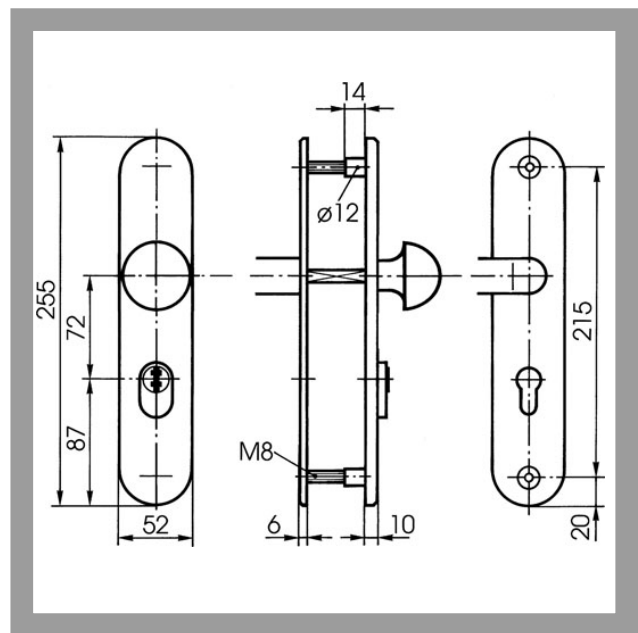

## Area of Application

IKON security fittings with profile locking cylinder cut-out and a cylinder cover ensure that mortise locks and locking cylinders are securely mounted on house and apartment entrance doors. They effectively resist intrusion attempts involving drilling, break-in and extraction of the cylinder.

# S406 Steel security fitting with cylinder cover - round knob/handle

Long backplate for apartment doors

## Product description

- Resistance class DIN 18257 ES 2 ZA, reg. no. 4X003. VdS approval class B
- Distance 72mm
- 8mm spindle
- Material: solid steel internal backplate
- Material external backplate: solid steel, hardened
- External backplate thickness 10mm - Internal backplate thickness 6mm
- Standard door thickness 36-45mm (TS=45)
- Other door thicknesses available (thickness in mm): TS=50 (43-50); TS=55 (48-54); TS=60 (53-60); TS=65 (58-64); TS=70 (63-70); TS=75 (68-74); TS=80 (73-80); TS=85 (78-84); TS=90 (83-90); TS=95 (88-94); TS=100 (93-104); TS=110 (103-114)
- Handle and knob set anodised aluminium finish to suit backplates
- Standard finish nickel silver (FB=F2)
- Alternative colour silver (FB=F1)
- Fixing of external backplate from inside with 2 highly traction-resistant through bolts (M8) in strengthened threaded bushes with drilling protection
- For cylinder projection from 9 to 13.5mm
- Double screwed joint