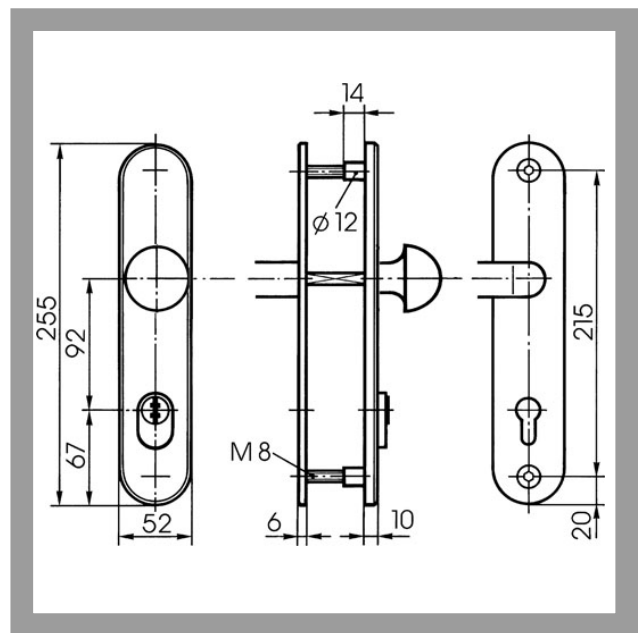

Area of Application

IKON security fittings with profile locking cylinder cut-out and a cylinder cover ensure that mortise locks and locking cylinders are securely mounted on house and apartment entrance doors. They effectively resist intrusion attempts involving drilling, break-in and extraction of the cylinder.

IKON
ASSA ABLOY

ASSA ABLOY, the global leader
in door opening solutions

S416 Steel security fitting with cylinder cover - round knob/handle

Long backplate for apartment doors

Product description

- Resistance class DIN 18257 ES 2 ZA, reg. no. 4X003. VdS approval class B
- Distance 92mm
- 10mm spindle
- Material: solid steel internal backplate
- Material external backplate: solid steel, hardened
- External backplate thickness 10mm - Internal backplate thickness 6mm
- Standard door thickness 41-45mm (TS=45)
- Other door thicknesses available (thickness in mm): TS=50 (41-50); TS=55 (48-54); TS=60 (53-60); TS=65 (58-64); TS=70 (63-70); TS=75 (68-74); TS=80 (73-80); TS=85 (78-84); TS=90 (83-90); TS=95 (88-94); TS=100 (93-104); TS=110 (103-114)
- Handle and knob set anodised aluminium finish to suit backplates
- Standard finish nickel silver (FB=F2)
- Alternative colour silver (FB=F1)
- Fixing of external backplate from inside with 2 highly traction-resistant through bolts (M8) in strengthened threaded bushes with drilling protection
- For cylinder projection from 9 to 13.5mm
- Double screwed joint

Accessories/Individual parts

- Steel shim for long backplate S401
- Standard cylinder cover 1970,VAR=0
- Cylinder cover - with broad slot 1970,VAR=A
- Cylinder cover - for Winkhaus BlueChip 1970,VAR=B
- Cylinder cover - Verso 1970,VAR=VERSO