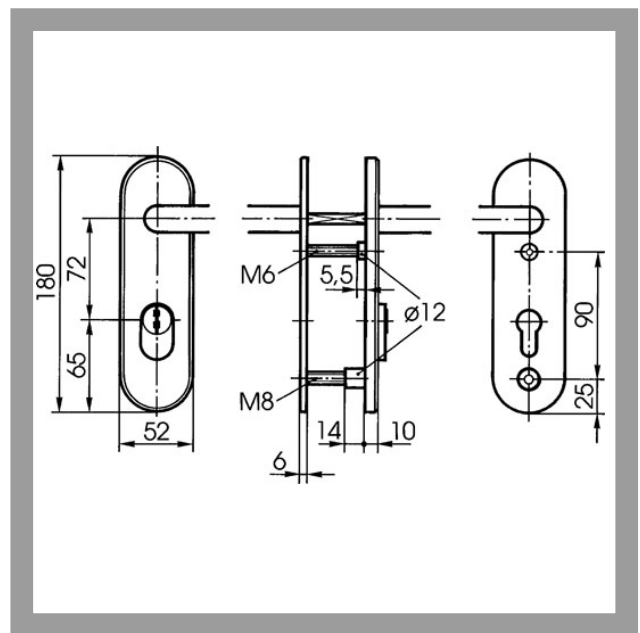

## Area of Application

IKON security fittings with profile locking cylinder cut-out and a cylinder cover ensure that mortise locks and locking cylinders are securely mounted on house and apartment entrance doors. They effectively resist intrusion attempts involving drilling, break-in and extraction of the cylinder.

# S423 Steel security fitting with cylinder cover - handle/handle

Short backplate for apartment doors

## Product description

- Resistance class DIN 18257 ES1 ZA, reg. no. 4X019. VdS approval class A
- Distance 72mm
- 8mm spindle
- Material: solid steel internal backplate
- Material external backplate: solid steel, hardened
- External backplate thickness 10mm - Internal backplate thickness 6mm
- Standard door thickness 41-43mm (TS=40)
- Other door thicknesses available (thickness in mm): TS=45 (41-45); TS=50 (41-50); TS=55 (48-54); TS=60 (53-60); TS=65 (58-64); TS=70 (63-74); TS=75 (68-74); TS=80 (73-80); TS=85 (78-84); TS=90 (83-90); TS=95 (88-94); TS=100 (93-104); TS=110 (103-114)
- Handle anodised aluminium - finish to suit backplates
- Standard finish nickel silver (FB=F2)
- Alternative colour silver (FB=F1)
- Fixing of external backplate from inside with 2 highly traction-resistant through bolts (1 x M8, 1 x M6) in strengthened threaded bushes with drilling protection
- For cylinder projection from 9 to 13.5mm
- Double screwed joint