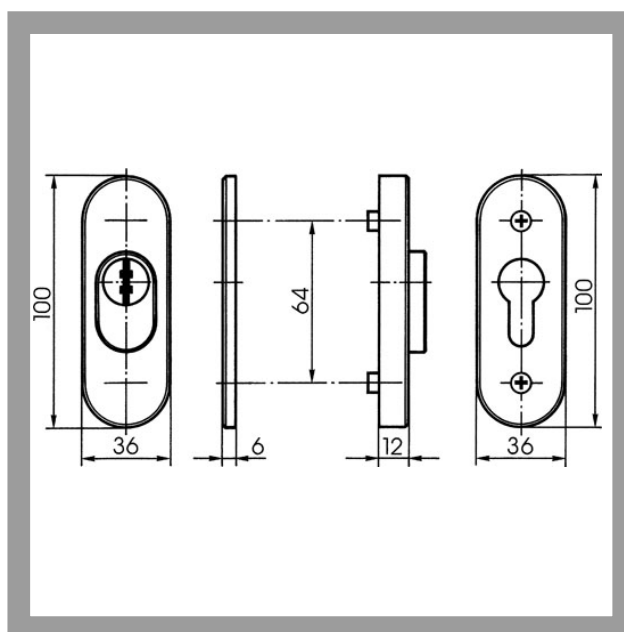

IKON
ASSA ABLOY

ASSA ABLOY, the global leader
in door opening solutions

S463 Security escutcheon - oval with cylinder cover

For metal frame doors

Product description

- Standard finish nickel silver (FB=F2)
- Alternative colour silver (FB=F1)
- Material internal escutcheon: steel
- Material external escutcheon: steel, hardened with cylinder cover
- Fixing of external and internal escutcheon separately (and separately from mortise lock) on metal frame
- Please order S463,VAR=A for use with IKON profile locking cylinders with ARCUS, AEP10 and ASP profiles