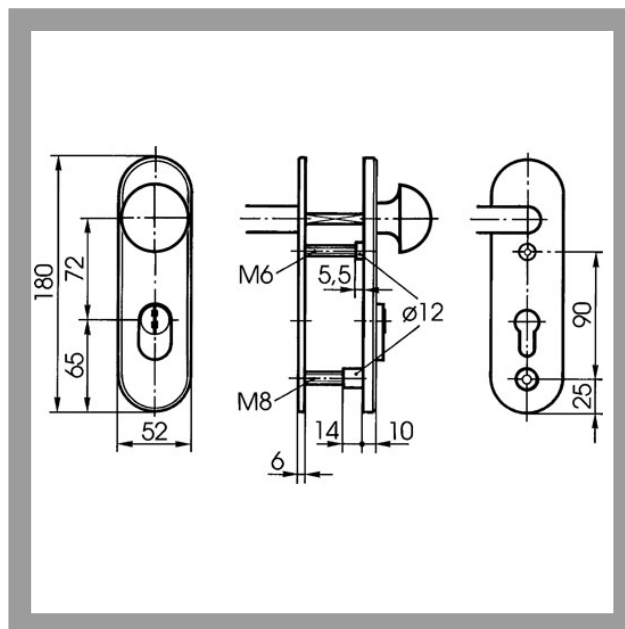

Area of Application

Security fittings provide secure mounting for mortise locks and locking cylinders in house and apartment doors and offer effective resistance against intrusion attempts, such as break-ins, levering open or drilling, while the cylinder cover effectively prevents cylinders extraction.

ASSA ABLOY

ASSA ABLOY, the global leader
in door opening solutions

S4K6,VAR=FS Steel security fitting with cylinder cover - round knob/handle

Short backplate for fire doors

Product description

- Expert appraisal - MPA Nordrhein- Westphalen, DIN 18273, DIN 18257 ES1 ZA, Reg. 4X019, VdS approval class A
- Suitable for fire doors
- Distance 72mm
- 9mm spindle
- Material: solid steel internal backplate
- Material external backplate: solid steel, hardened
- External backplate thickness 10mm - Internal backplate thickness 6mm
- Standard door thickness 38-43mm (TS=40)
- Other door thicknesses available (thickness in mm): TS=45 (41-45); TS=50 (41-50); TS=55 (48-54); TS=60 (53-60); TS=65 (58-64); TS=70 (63-74); TS=75 (68-74); TS=80 (73-80); TS=85 (78-84); TS=90 (83-90); TS=95 (88-94); TS=100 (93-104); TS=110 (103-114)
- Handle anodised aluminium with steel core - steel knob
- Standard finish nickel silver (FB=F2)
- Alternative colour silver (FB=F1)
- Fixing of external backplate from inside with 2 highly traction-resistant through bolts (1 x M8, 1 x M6) in strengthened threaded bushes with drilling protection
- For cylinder projection from 9 to 13.5mm
- Double screwed joint
- The fitting variant VAR=FS is a fire security fitting checked by MPA Dortmund.