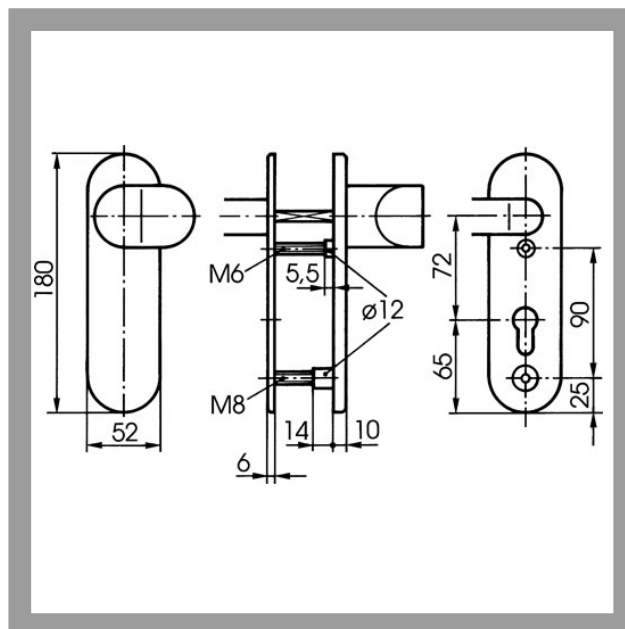

## Area of Application

IKON security fittings with profile locking cylinder cut-out and without a cylinder cover ensure that mortise locks and locking cylinders are securely mounted on house and apartment entrance doors. They effectively resist intrusion attempts involving break-in or extraction of the cylinder. A locking cylinder with drilling protection should be utilised when employing security fittings without a cylinder cover.

# SB28 Steel security fitting - angled knob/handle

Short backplate   blank external backplate

## Product description

- Resistance class DIN 18257 ES1, reg. no. 4X019. VdS approval class A
- Distance 72mm
- 8mm spindle
- Material: solid steel internal backplate
- Material external backplate: solid steel, hardened
- External backplate thickness 10mm - Internal backplate thickness 6mm
- Standard door thickness 36-43mm (TS=40)
- Other door thicknesses available (thickness in mm): TS=45 (38-45); TS=50 (43-50); TS=55 (48-54); TS=60 (48-60); TS=65 (58-64); TS=70 (63-70); TS=75 (68-74); TS=80 (73-80); TS=85 (78-84); TS=90 (83-90); TS=95 (88-94); TS=100 (93-104); TS=110 (103-114)
- Handle and knob set anodised aluminium   finish to suit backplates
- Standard finish nickel silver (FB=F2)
- Alternative colour silver (FB=F1)
- Fixing of external backplate from inside with 2 highly traction-resistant through bolts (1 x M8, 1 x M6) in strengthened threaded bushes with drilling protection
- For cylinder projection from 8 to 13mm
- Double screwed joint