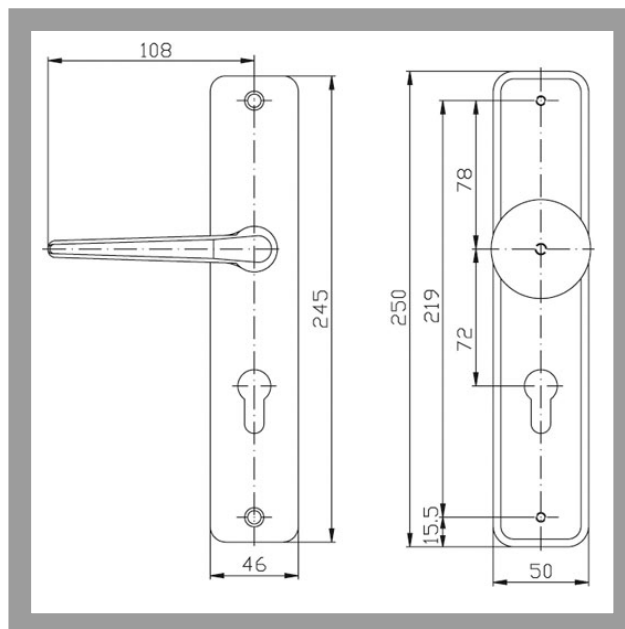

SM11,AUS=W Security fitting Contra - mushroom knob/handle

Door fittings

Security fittings without cylinder cover

IKON provides a broad selection of security fittings and escutcheons, with or without cylinder covers. The wide range of IKON fittings is suitable for house and apartment doors, interior and exterior doors and doors made of all conventional materials. It encompasses a variety of handle fittings, a broad range of anodised finishes and colours and a quality spectrum ranging from solid aluminium fittings to premium security steel fittings. Solid steel with drilling protection and internal screw fittings with high tensile resistance form a practically impervious shield for locking cylinders.

Area of Application

IKON security fittings with profile locking cylinder cut-out and without a cylinder cover ensure that mortise locks and locking cylinders are securely mounted on house and apartment entrance doors. They effectively resist intrusion attempts involving break-in or extraction of the cylinder. A locking cylinder with drilling protection should be utilised when employing security fittings without a cylinder cover.

ASSA ABLOY

ASSA ABLOY, the global leader
in door opening solutions

SM11,AUS=W Security fitting Contra - mushroom knob/handle

Product description

- Available in external backplate thicknesses 12mm (ZUE=12) or 15mm (ZUE=15) Internal backplate thickness 7mm
- Distance 72mm with 8mm spindle for apartment entrance doors (ABM=72/8)
- Double screwed joint
- Standard finish nickel silver (FB=F2)
- Alternative colour silver (FB=F1)
- Available for standard room door thicknesses 38-42mm (TS=38-42), prepared for profile cylinder
- Material: aluminium

Accessories/Individual parts

- A-half spindle with M6-thread ZH 8 A 1M54
- Grub screw with hardened cone point ZH51 1M93

Compatible ASSA ABLOY products

- Double cylinder .551
- Double cylinder .531

Scope of delivery