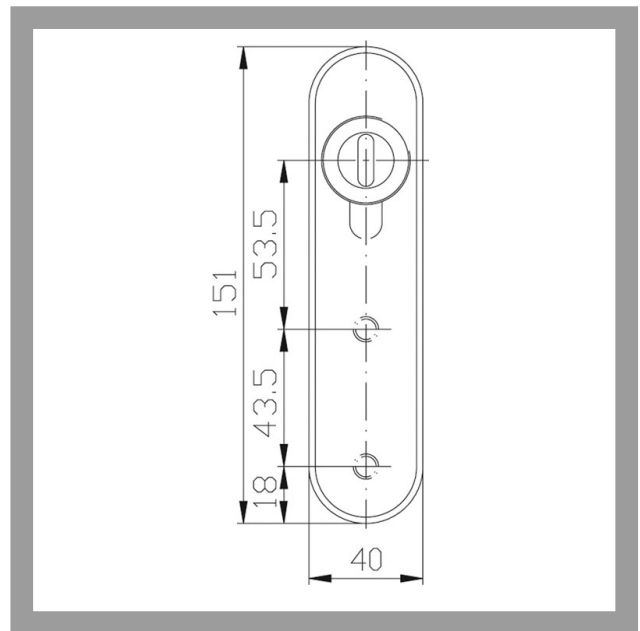

SM14,AUS=AUSSEN External security escutcheon with cylinder cover for metal frame doors MRR

Product description

- Double screwed joint
- Cylinder cover can be adjusted with thread for cylinder projection of 8 -13mm
- Standard finish white RAL 9016 coated (FB=WS)
- Other colours: brown (FB=BN), stainless steel (FB=NIRO)
- Material: steel/stainless steel

Accessories/Individual parts

- Socket screw ZH 50 1M67
- Cylinder cover disk 1897,T1=0165429

Compatible ASSA ABLOY products

- Internal door fitting for metal frame doors SM17

Scope of delivery

- 1 External escutcheon with fixing material