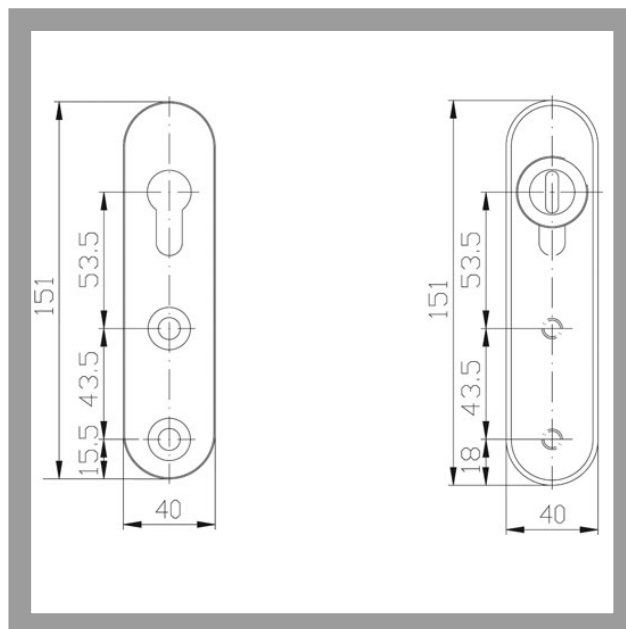

ASSA ABLOY

ASSA ABLOY, the global leader
in door opening solutions

SM14,AUS=PAAR Security escutcheon with cylinder cover for metal frame doors MRR

Pair of escutcheons

Product description

- Suitable for door thicknesses from 38-70mm
- Cylinder cover can be adjusted with thread for cylinder projection of 8 -13mm
- Double screwed joint
- Standard finish white RAL 9016 coated (FB=WS)
- Other colours: brown (FB=BN), stainless steel (FB=NIRO)
- Material: steel/stainless steel
- Oval design