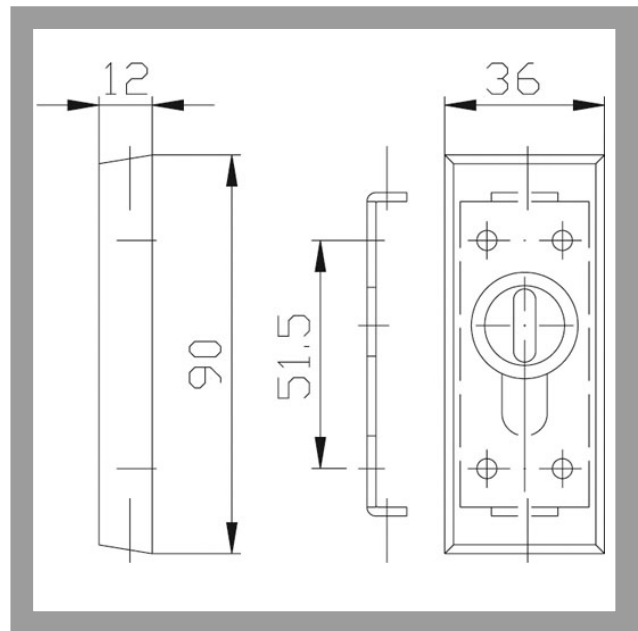

IKON
ASSA ABLOY

ASSA ABLOY, the global leader
in door opening solutions

SM16 External security escutcheon with cylinder cover for metal frame doors - alu

Product description

- Cylinder cover can be adjusted with thread for cylinder projection of 5-10mm and 11-16mm
- Concealed screws
- Standard finish nickel silver (FB=F2)
- Alternative colours: silver (FB=F1) gold (FB=F3), Meta Colour 1003 coated (FB=MC), white RAL 9016 coated (FB=WS)
- Material: aluminium
- Square-edged design