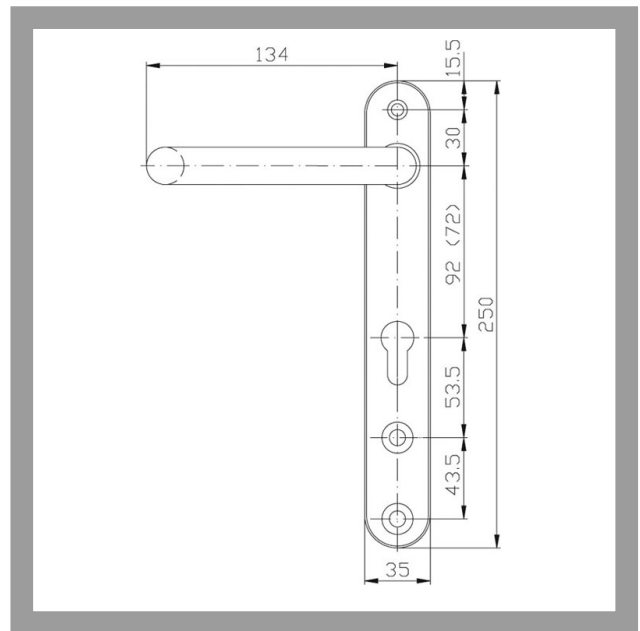

# SM17 Internal door fitting for metal frame doors

Internal door backplate with screw-on handle

## Product description

- Additionally with threaded sleeve for adjusting screw
- Triple screwed joint
- Distance 72mm (ENTF=72) or 92mm (ENTF=92)
- Prepared for profile cylinder
- Standard finish white RAL 9016 coated (FB=WS)
- Other colours: silver (FB=F1), nickel silver (FB=F2), brown (FB=BN)
- Suitable for door thicknesses from 38-70mm
- Material: aluminium