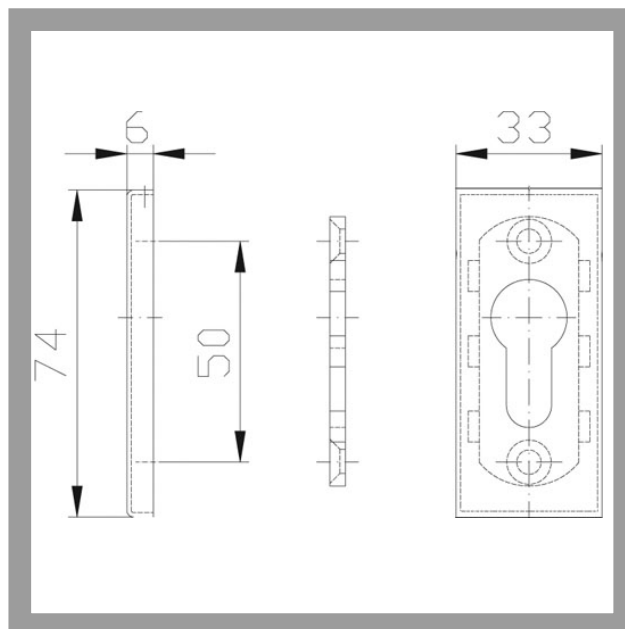

ASSA ABLOY

ASSA ABLOY, the global leader
in door opening solutions

SM18,AUS=KANTIG Security escutcheon for metal frame doors square- edged design

Concealed screws

Product description

- Available in escutcheons thicknesses: 6mm (ASS=6); 9mm (ASS=9); 14mm (ASS=14)
- Concealed screws
- Material: aluminium or stainless steel (FB=NIRO)
- Prepared for profile cylinder
- Standard finish nickel silver (FB=F2)
- Other colours: silver (FB=F1), Meta Colour 1003 coated (FB=MC), white RAL 9016 coated (FB=WS), stainless steel (FB=NIRO)