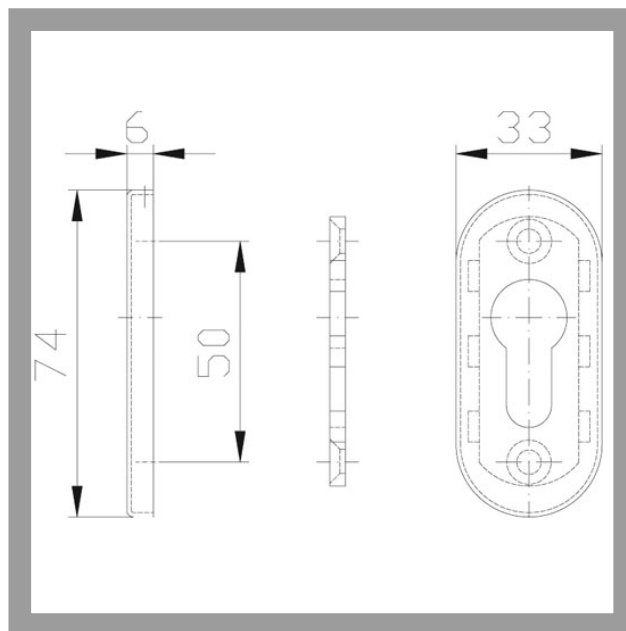

ASSA ABLOY

ASSA ABLOY, the global leader
in door opening solutions

SM18,AUS=OVAL Security escutcheon for metal frame doors oval design

Concealed screws

Product description

- Available in escutcheons thicknesses: 6mm (ASS=6); 9mm (ASS=9); 14mm (ASS=14)
- Concealed screws
- Material: aluminium or stainless steel (FB=NIRO)
- Prepared for profile cylinder
- Standard finish nickel silver (FB=F2)
- Other colours: silver (FB=F1), Meta Colour 1003 coated (FB=MC), white RAL 9016 coated (FB=WS), stainless steel (FB=NIRO)