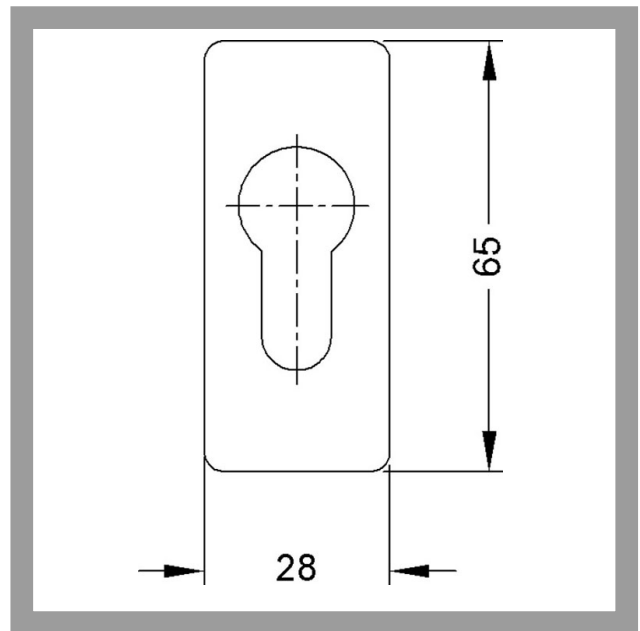

## Product description

- Dimensions 65x28mm
- Available in escutcheons thicknesses 2mm (ASS=2) or 7mm (ASS=7)
- Prepared for profile cylinder
- Standard finish nickel silver (FB=F2)
- Other colours: silver (FB=F1), Meta Colour 1003 coated (FB=MC), white RAL 9016 coated (FB=WS)
- Material: aluminium
- Square-edged design