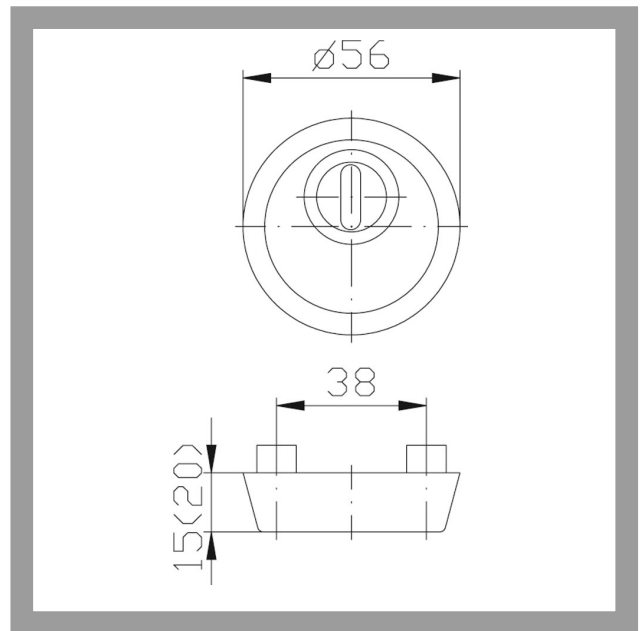

## Product description

- Cylinder cover can be adjusted with thread for cylinder projection from 9-13mm (ZUE=9-13) and 14-18mm (ZUE=14-18)
- Screw jointed from inside with internal escutcheon
- Standard finish nickel silver (FB=F2)
- Alternative colours: silver (FB=F1) gold (FB=F3), Meta Colour 1003 coated (FB=MC), white RAL 9016 coated (FB=WS)
- Material: aluminium