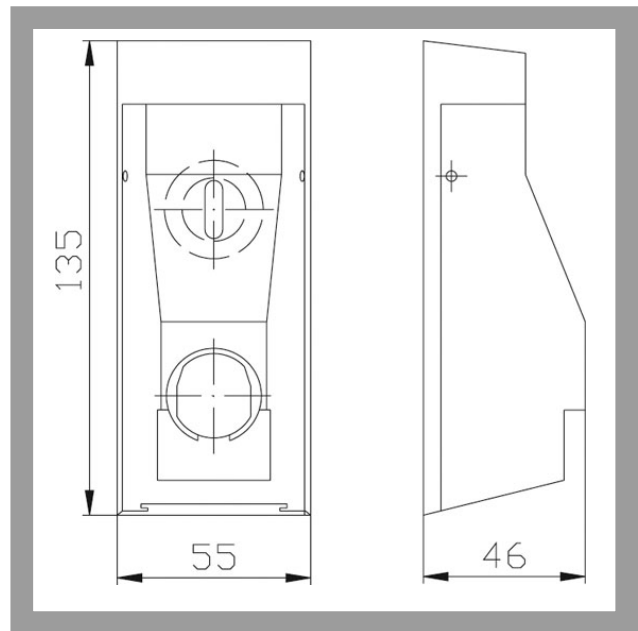

SM23 Visor escutcheon 5000R with magnetic- coded visor and cylinder cover

For wood doors

Product description

- The solid sliding visor covers the locking cylinder and counteracts forced intrusion (e.g. break-in, twisting, gluing or opening the locking cylinder using the picking method)
- Visor opening with coded magnetic key
- The security card enclosed prevents unauthorised acquisition of magnetic keys
- Cylinder cover can be adjusted with thread for cylinder projection from 10 to 18mm
- Double screwed joint
- Standard finish nickel silver (FB=F2)
- Other colours: silver (FB=F1) gold (FB=F3)

Accessories/Individual parts

- Additional magnetic lock key for IKON visor fitting/escutcheon SM29,TEIL=MEHRSCHLUESSEL
- Duplicate magnetic lock key magnetic lock for IKON visor fitting/escutcheon SM29,TEIL=NACHSCHLUESSEL
- Socket screw ZH 50 1M67
- Cylinder cover disk 1897,T1=0165429

Compatible ASSA ABLOY products

- Double cylinder .551
- Double cylinder .531

Scope of delivery

- 1 visor escutcheon with fixing material
- 1 magnetic lock
- 3 magnetic keys
- 1 security card

IKON
ASSA ABLOY