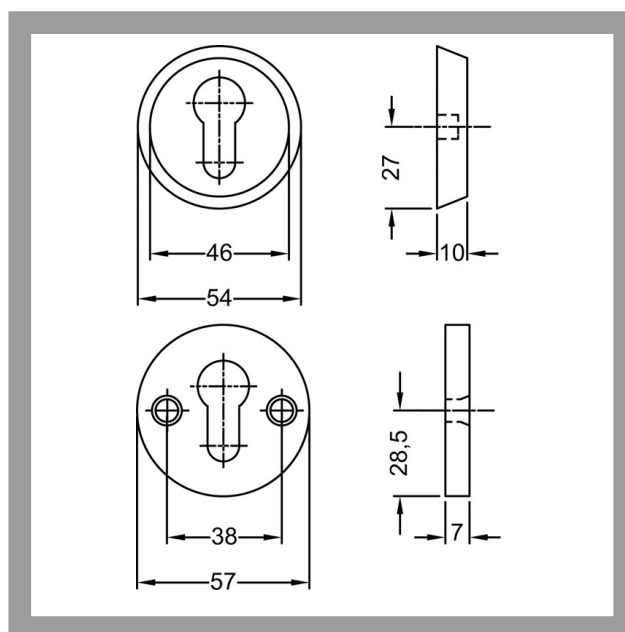

ASSA ABLOY

ASSA ABLOY, the global leader
in door opening solutions

SM24,VAR=PZ Security escutcheon for wood doors

Prepared for profile cylinder

Product description

- Available in escutcheons thicknesses: 10mm (ASS=10); 12mm (ASS=12); 15mm (ASS=15); 18mm (ASS=18)
- Screw jointed from inside with internal escutcheon
- Standard finish nickel silver (FB=F2)
- Alternative colours: silver (FB=F1) gold (FB=F3), Meta Colour 1003 coated (FB=MC), white RAL 9016 coated (FB=WS)
- Material: aluminium
- round design

Accessories/Individual parts

- Grub screw with hardened cone point ZH51 1M93

Compatible ASSA ABLOY products

- Double cylinder .551
- Double cylinder .531

Scope of delivery

- 1 External escutcheon
- 1 Internal escutcheon
- Fixing material